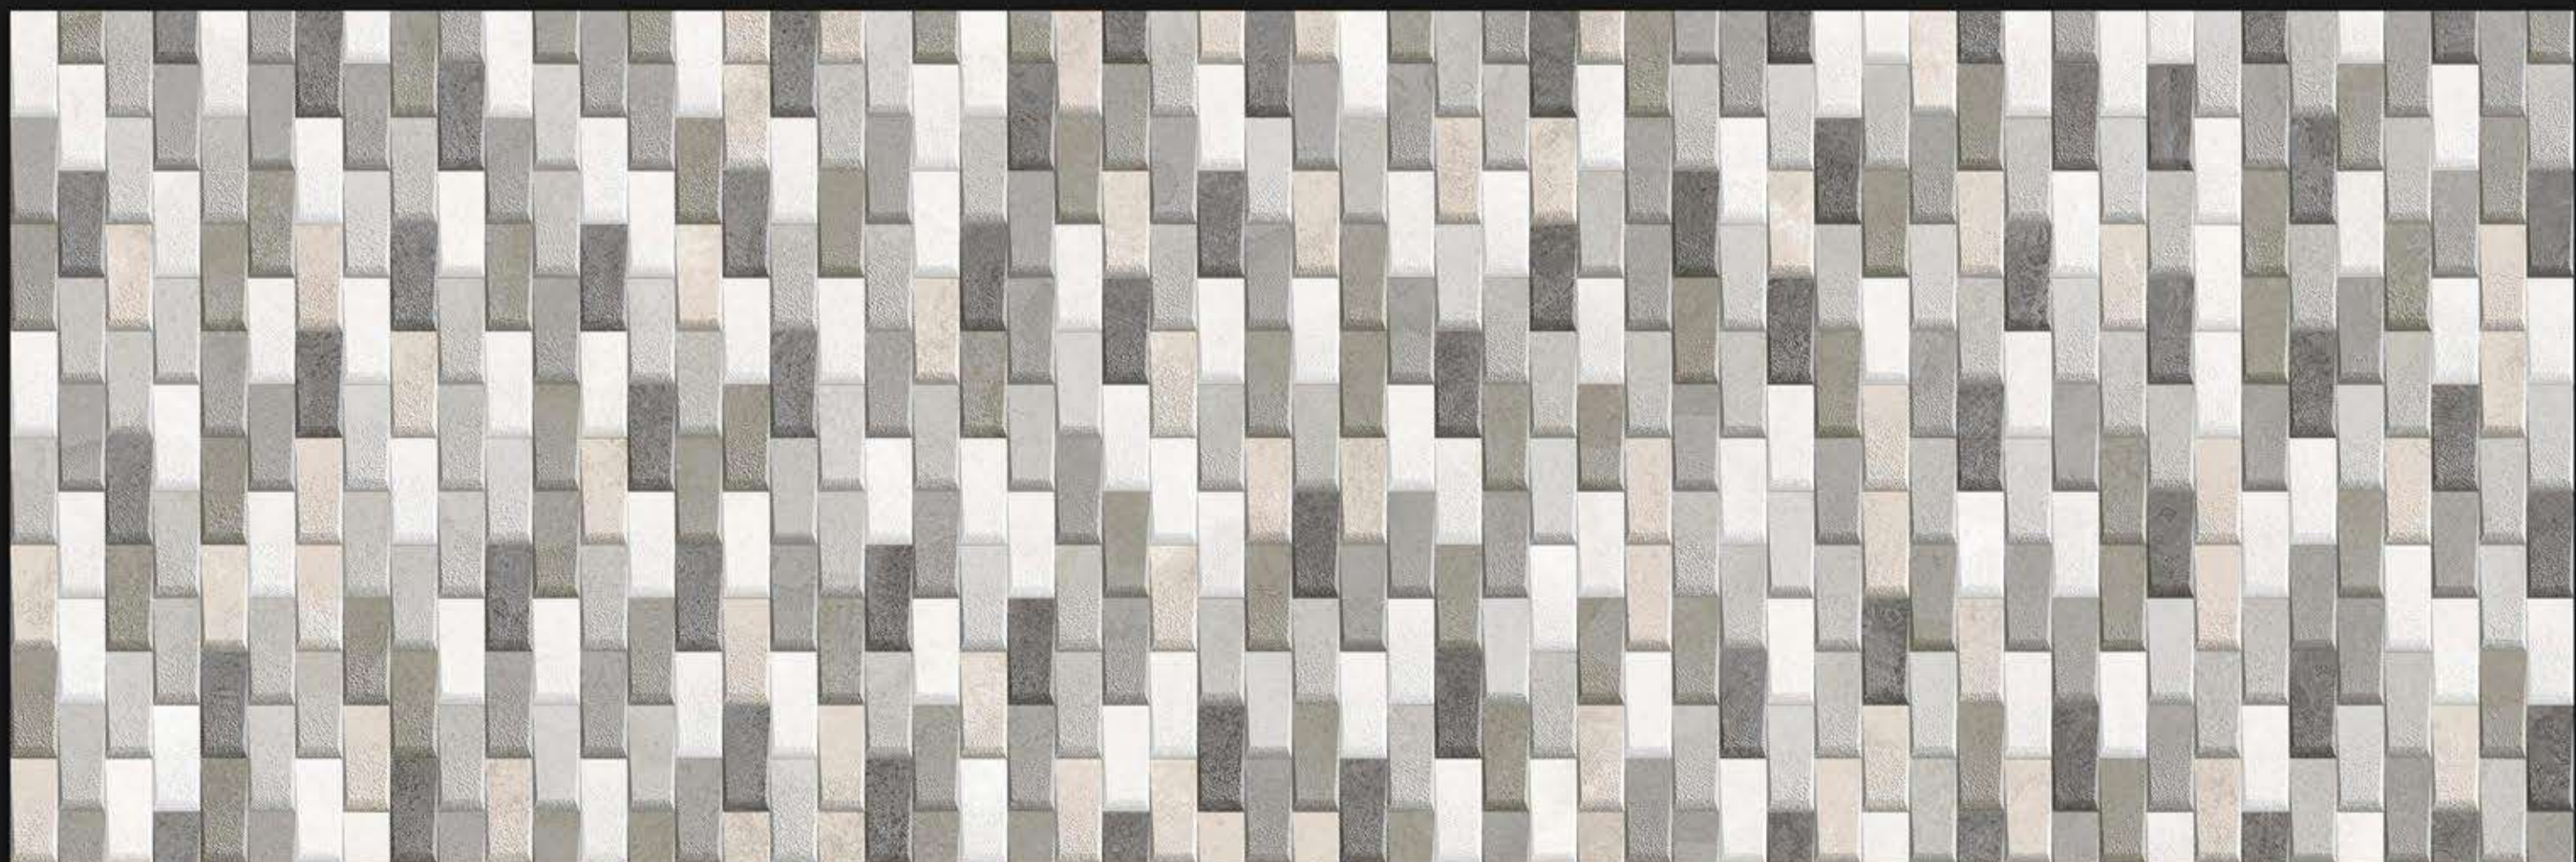

900 mm x 300 mm
Matt finish

NOGAL GREY

NOGAL GREY HL CELL

NOGAL GREY

900 mm x 300 mm
Matt finish

INDIC LT

INDIC HL CELL

INDIC DK