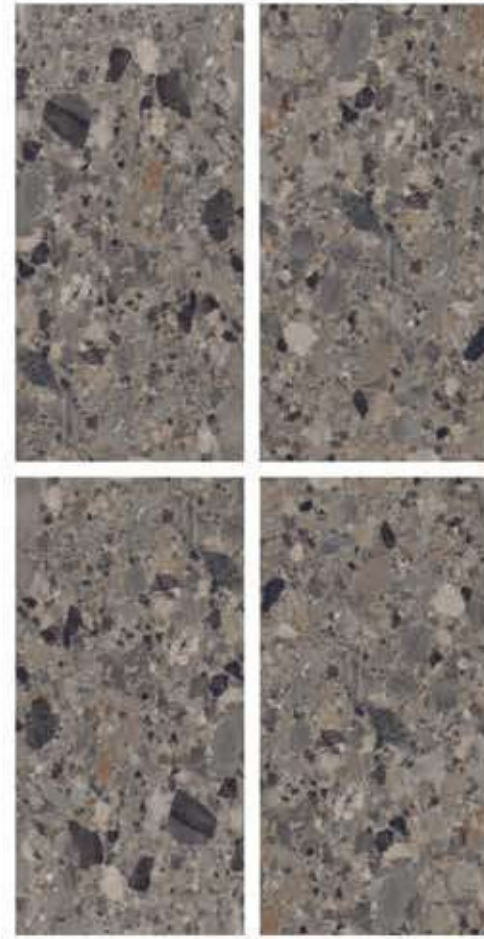

**URBANE**  
TILE + STONE

*Exquisite Feel*

CRYSTAL SHINE  
DIGITAL VITRIFIED TILES

| Terrazo Brown

**URBANE**  
TILE + STONE

*Exquisite Feel*

CRYSTAL SHINE  
DIGITAL VITRIFIED TILES

| *Travertine Beige*