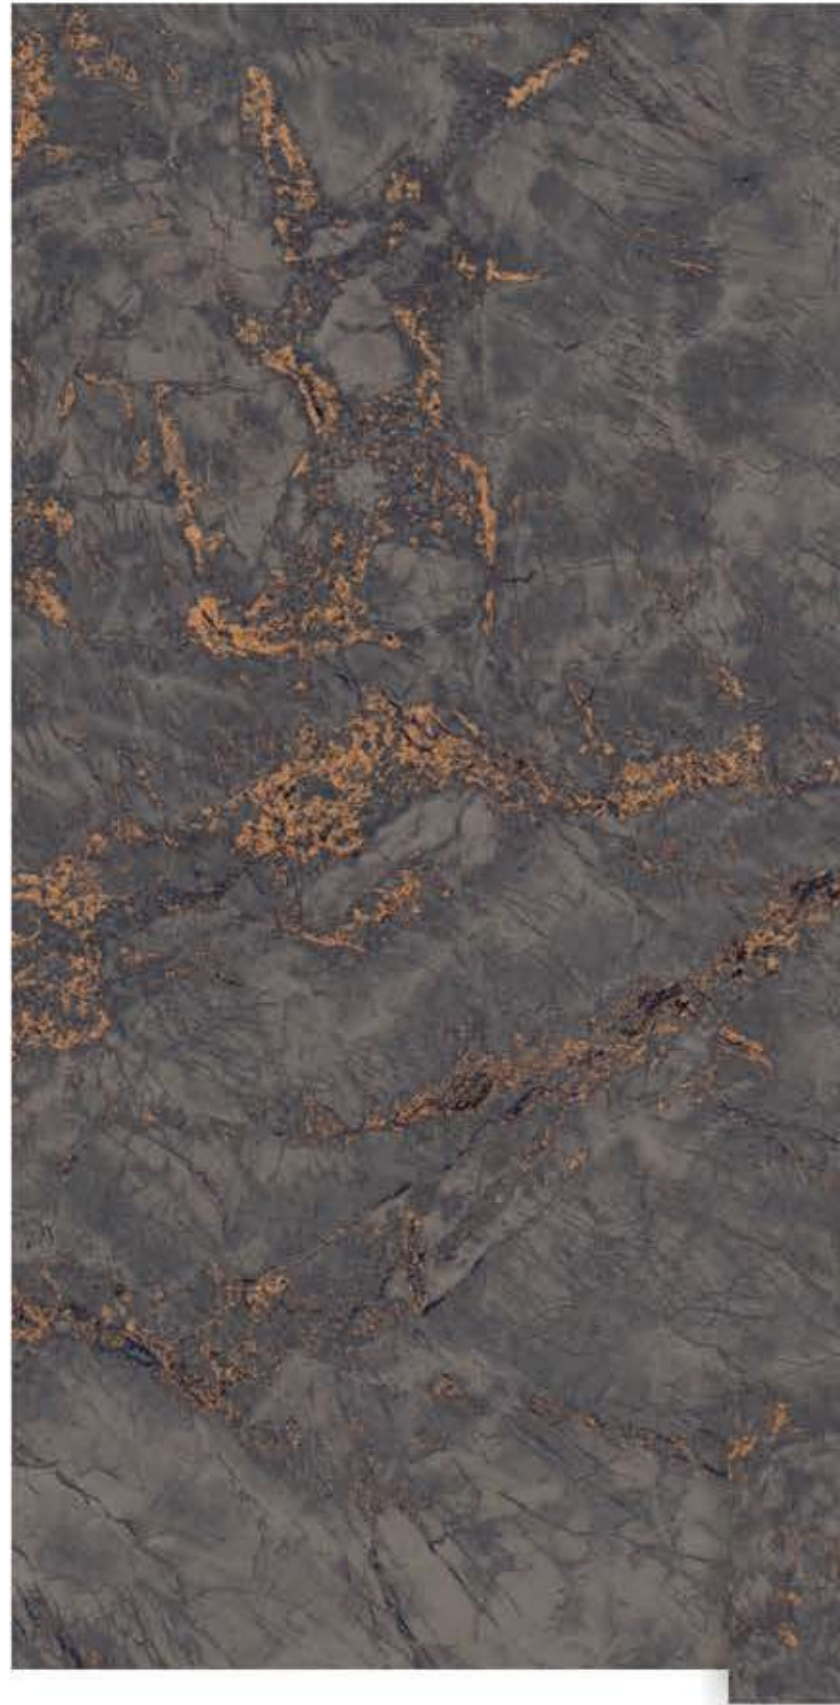

CRYSTAL SHINE  
DIGITAL VITRIFIED TILES

| *Daina Light*

**URBANE**  
TILE + STONE

*Exquisite Feel*

CRYSTAL SHINE  
DIGITAL VITRIFIED TILES

| Golden Wave

*Exquisite Feel*

CRYSTAL SHINE  
DIGITAL VITRIFIED TILES