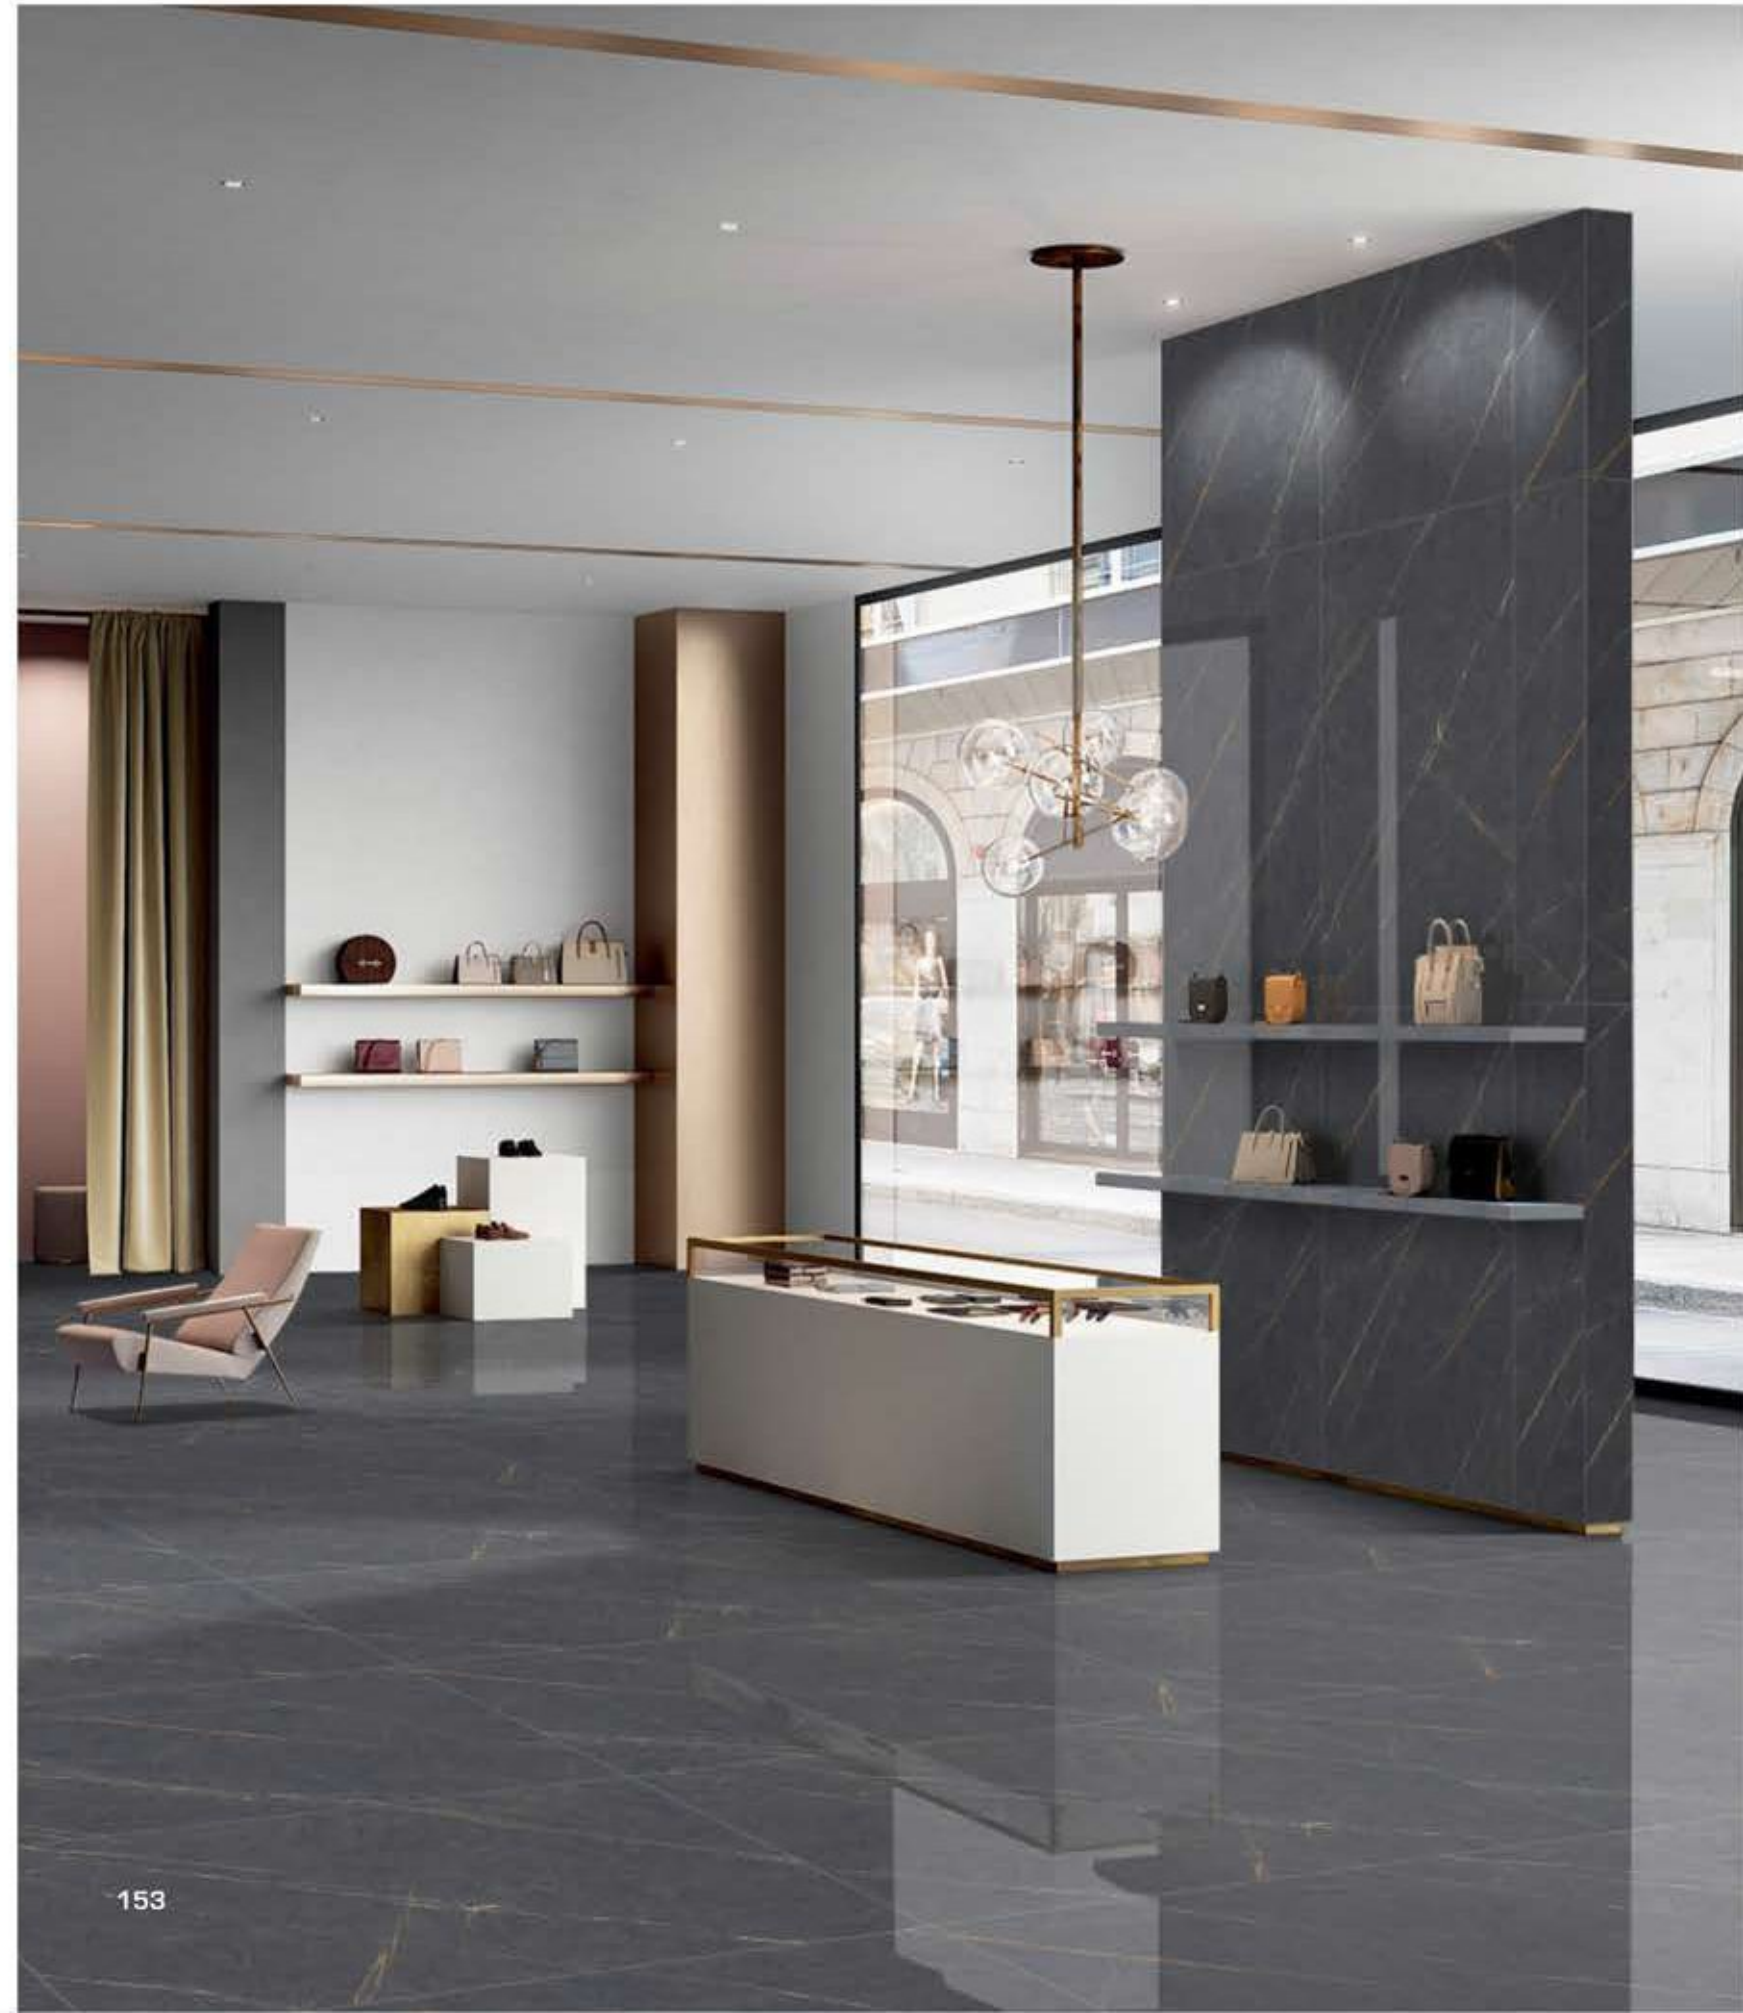

**URBANE**  
TILE + STONE

*Exquisite Feel*

CRYSTAL SHINE  
DIGITAL VITRIFIED TILES

| *Swiss Nero*

**URBANE**  
TILE + STONE

*Exquisite Feel*

CRYSTAL SHINE  
DIGITAL VITRIFIED TILES

| *Swiss Pearla*