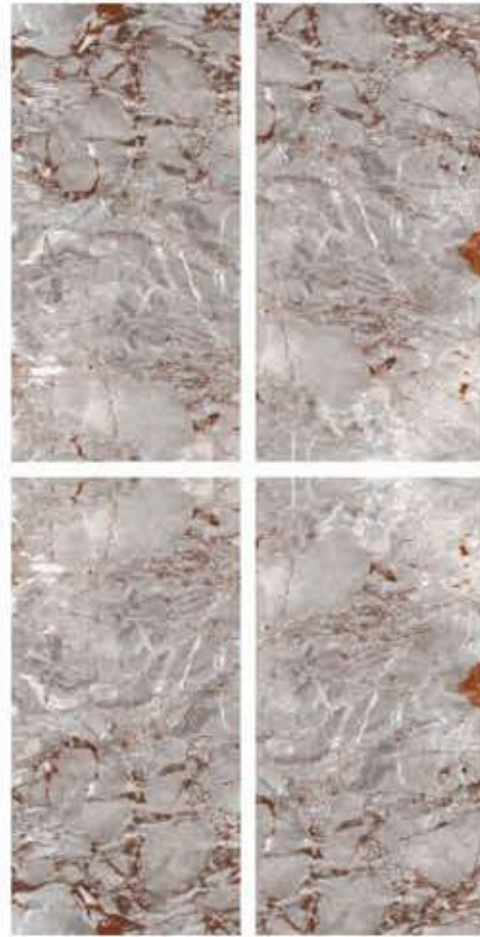

*Exquisite Feel*

CRYSTAL SHINE  
DIGITAL VITRIFIED TILES

| Sara Collin Natural

**URBANE**  
TILE + STONE

*Exquisite Feel*

CRYSTAL SHINE  
DIGITAL VITRIFIED TILES

| *Shaphire Grey*

**URBANE**  
TILE + STONE