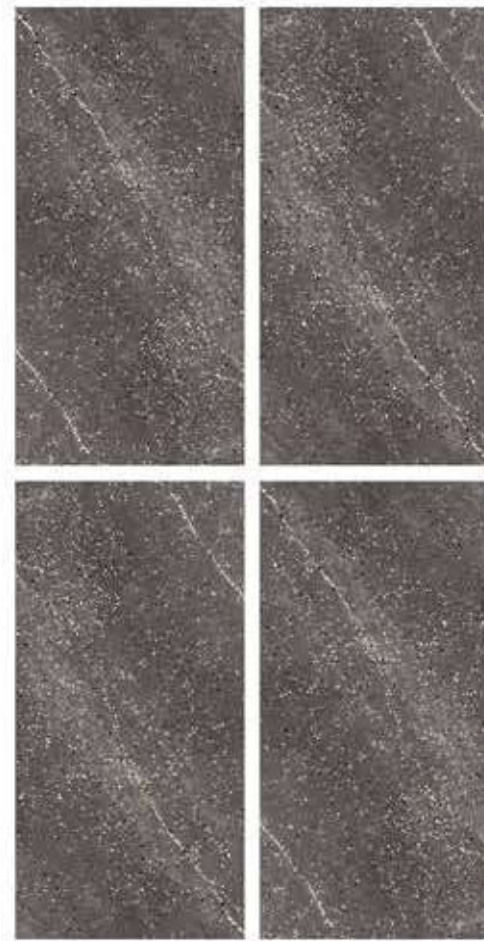

| Armani Nero

URBANE
TILE + STONE

Exquisite Feel