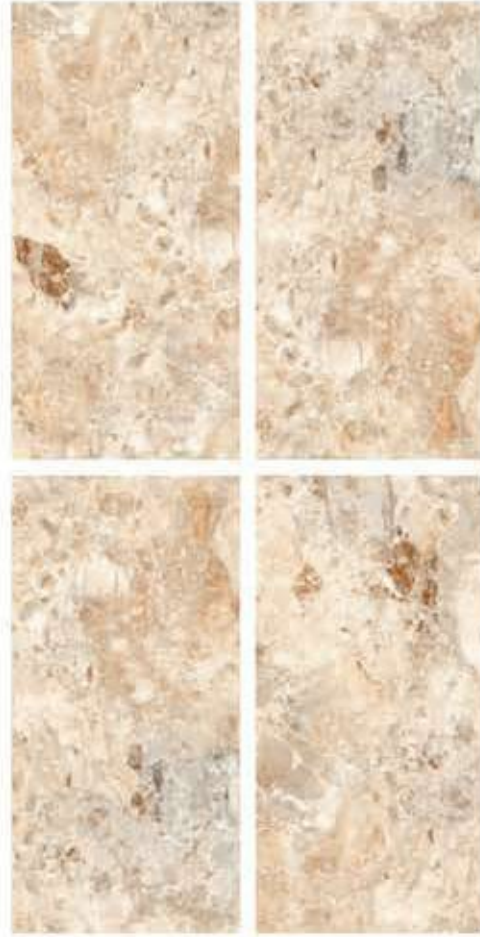

*Exquisite Feel*

CRYSTAL SHINE  
DIGITAL VITRIFIED TILES

| *Brillo Wood Grey*

**URBANE**  
TILE + STONE

*Exquisite Feel*

CRYSTAL SHINE  
DIGITAL VITRIFIED TILES

| *Brillo Wood Nero*

**URBANE**  
TILE + STONE