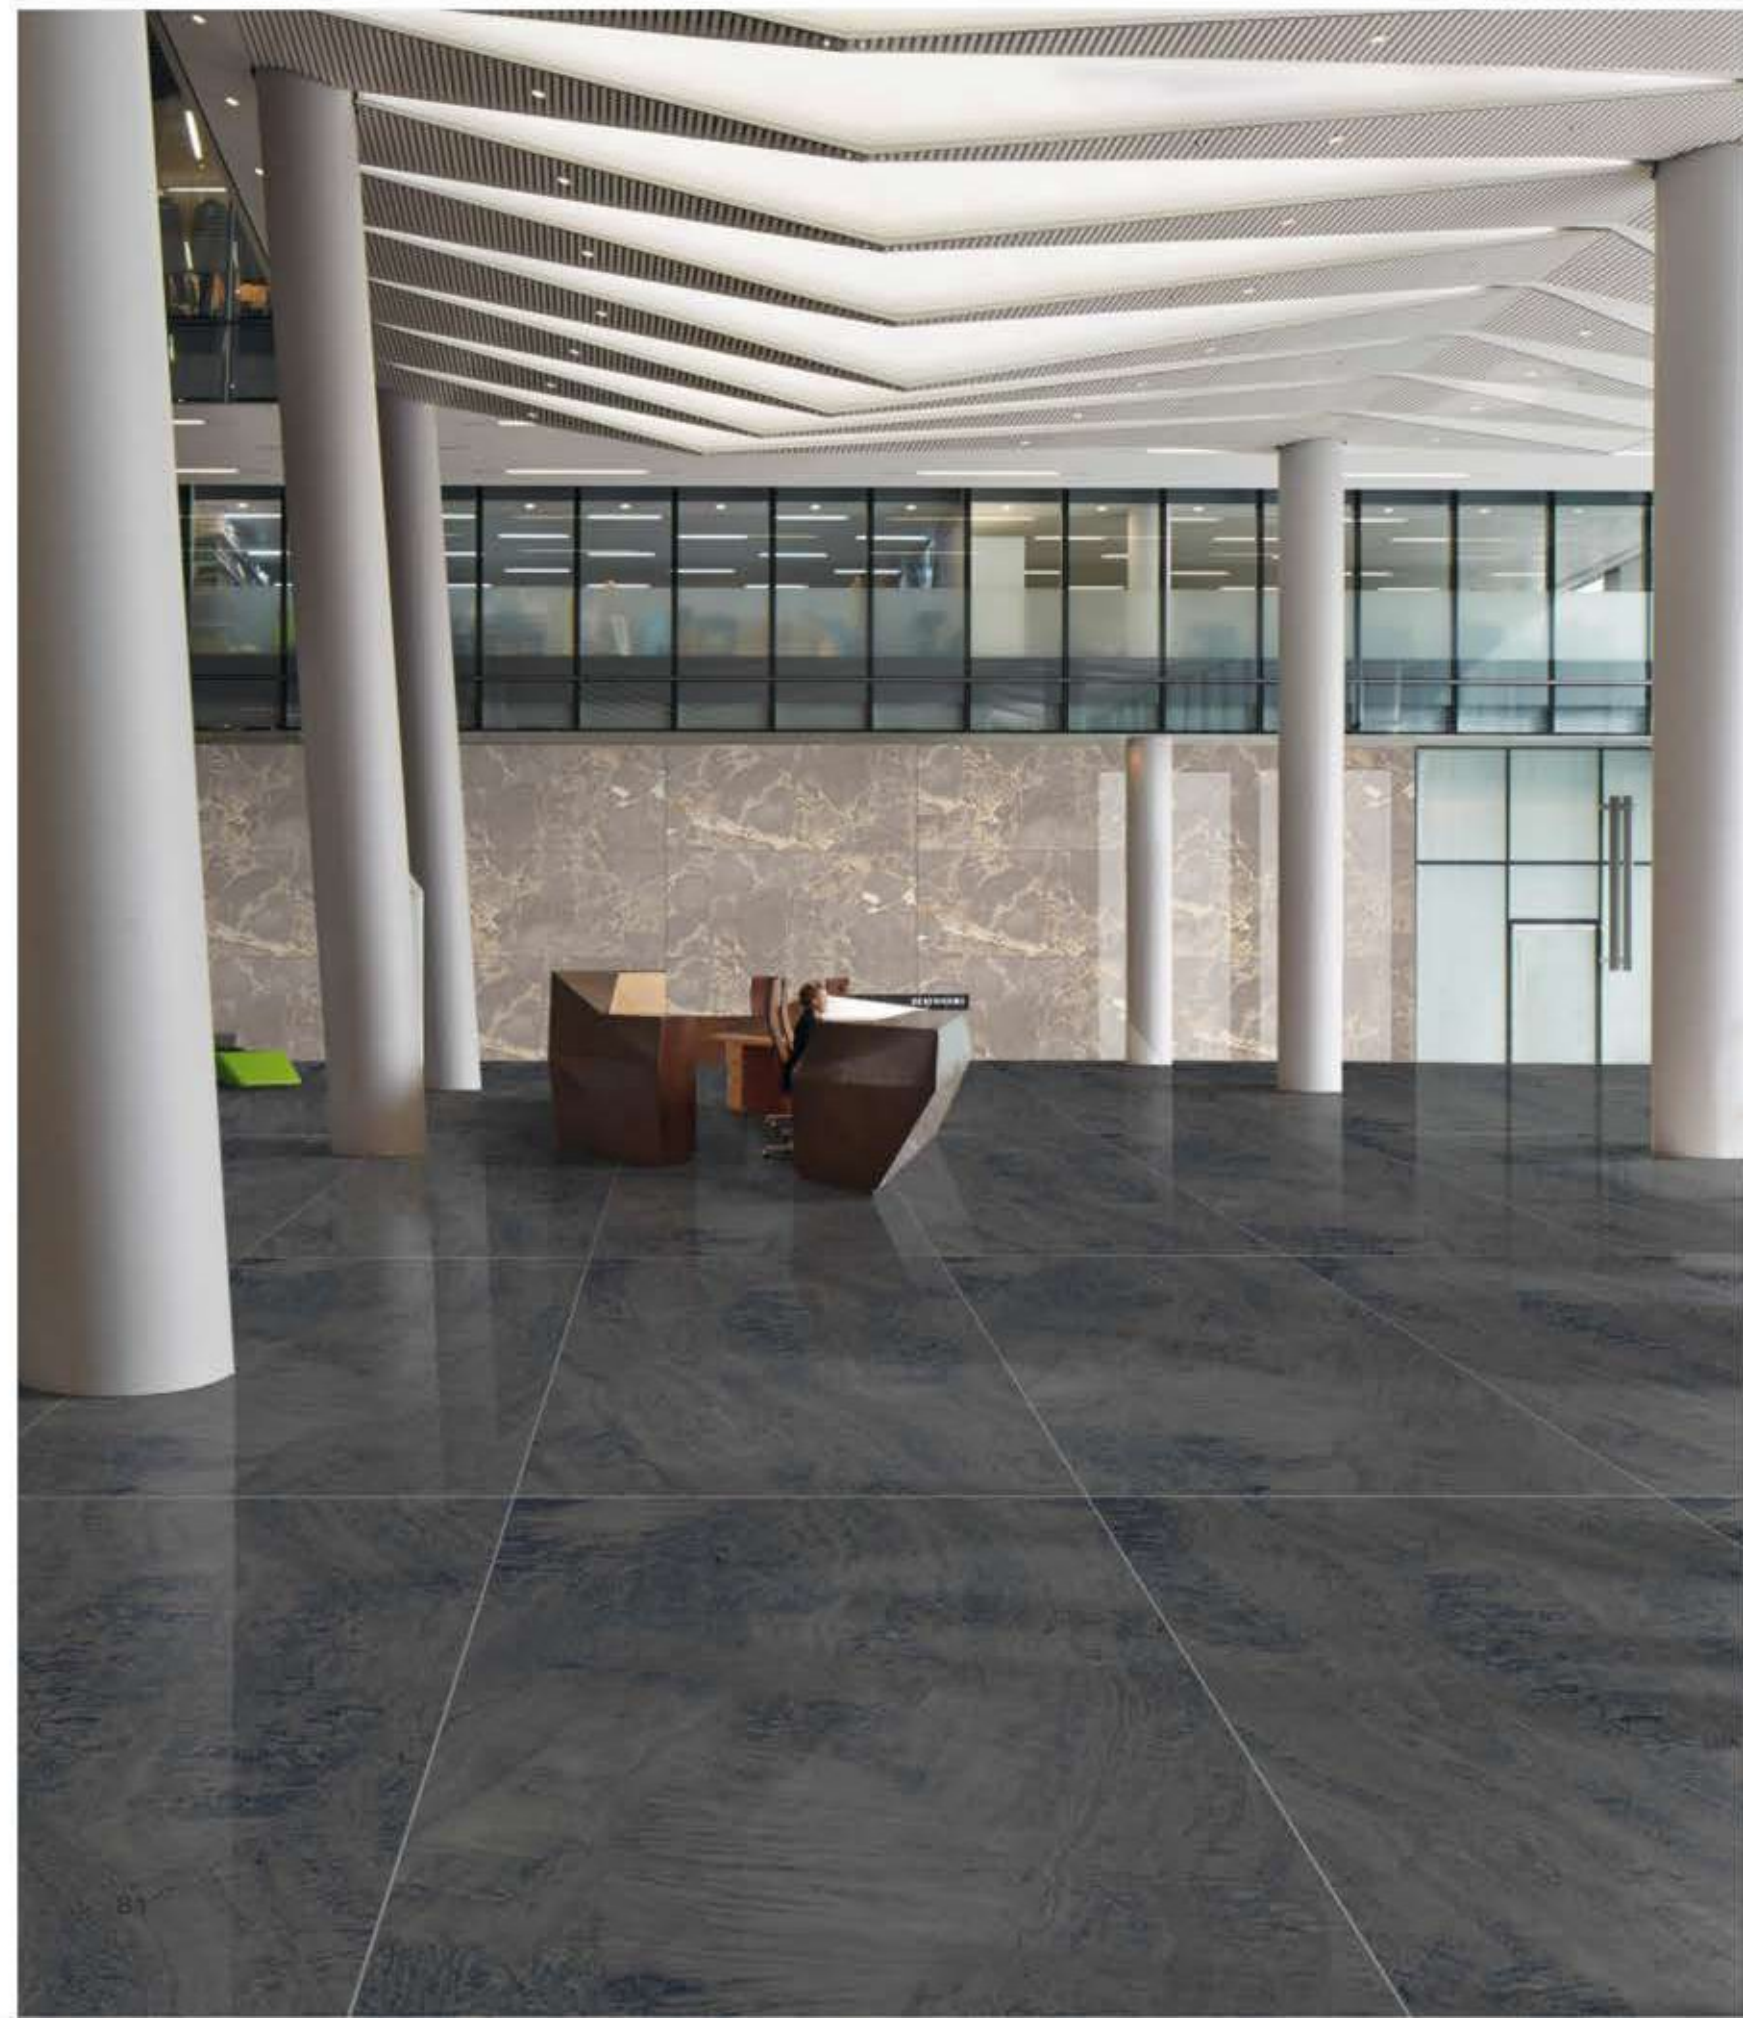

CRYSTAL SHINE
DIGITAL VITRIFIED TILES