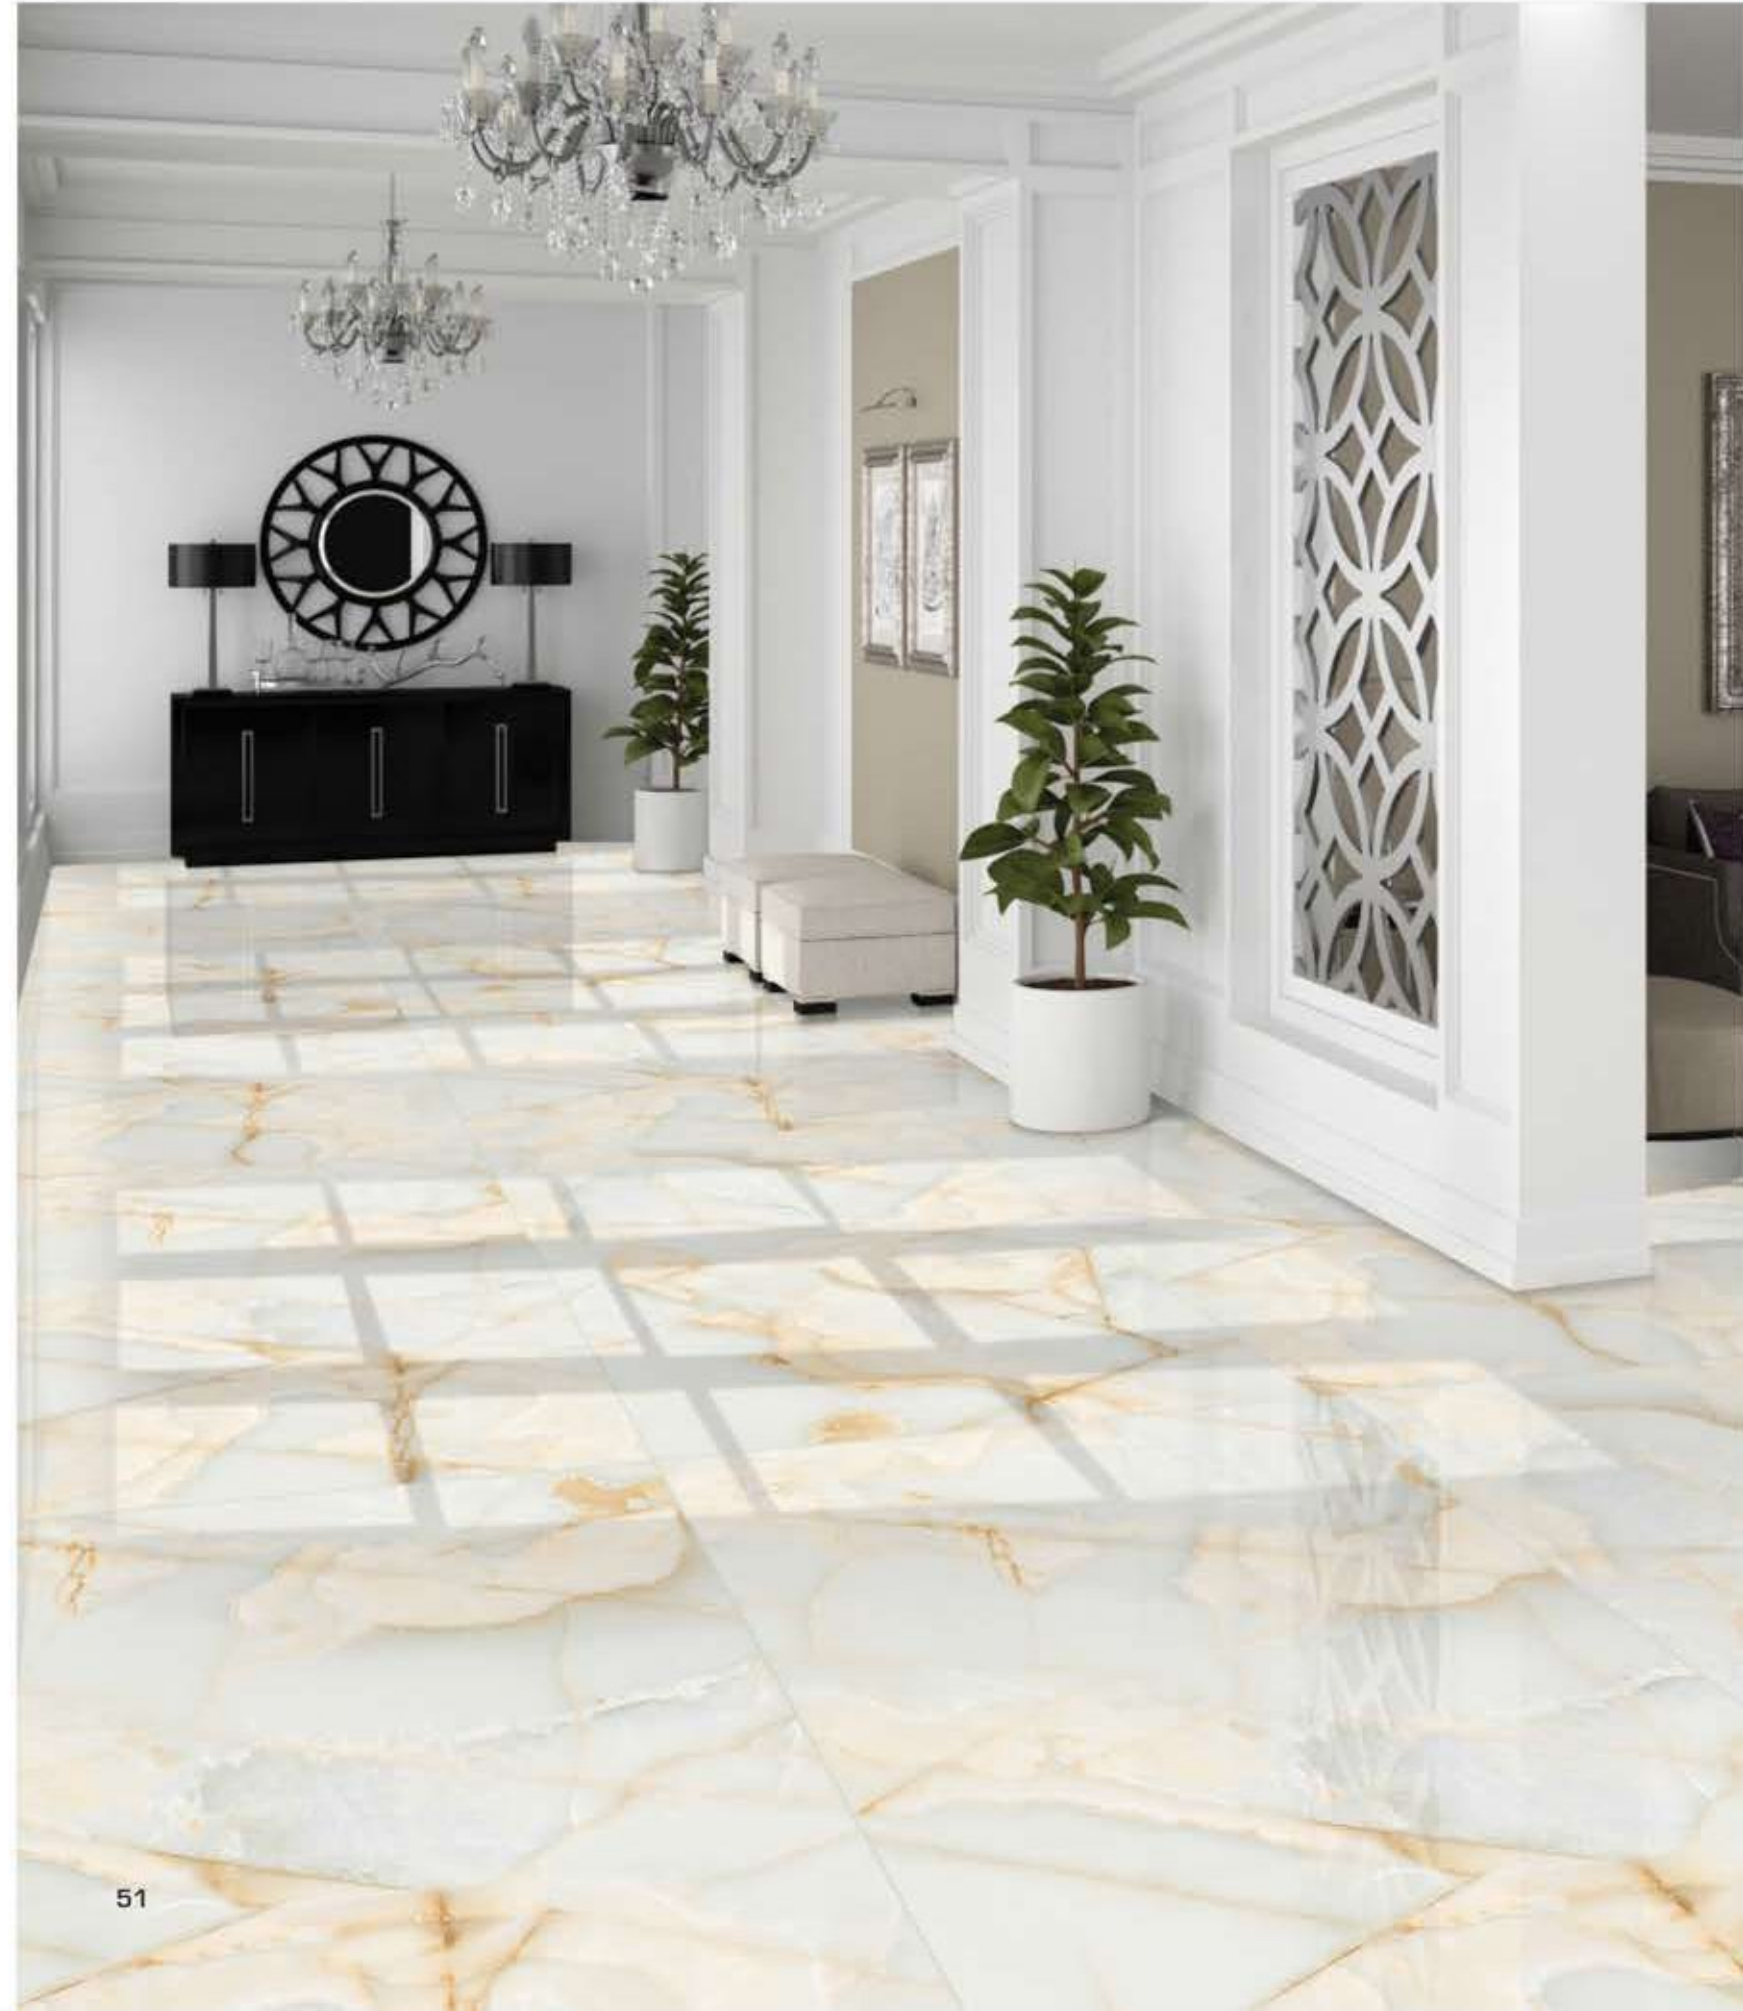

CRYSTAL SHINE
DIGITAL VITRIFIED TILES