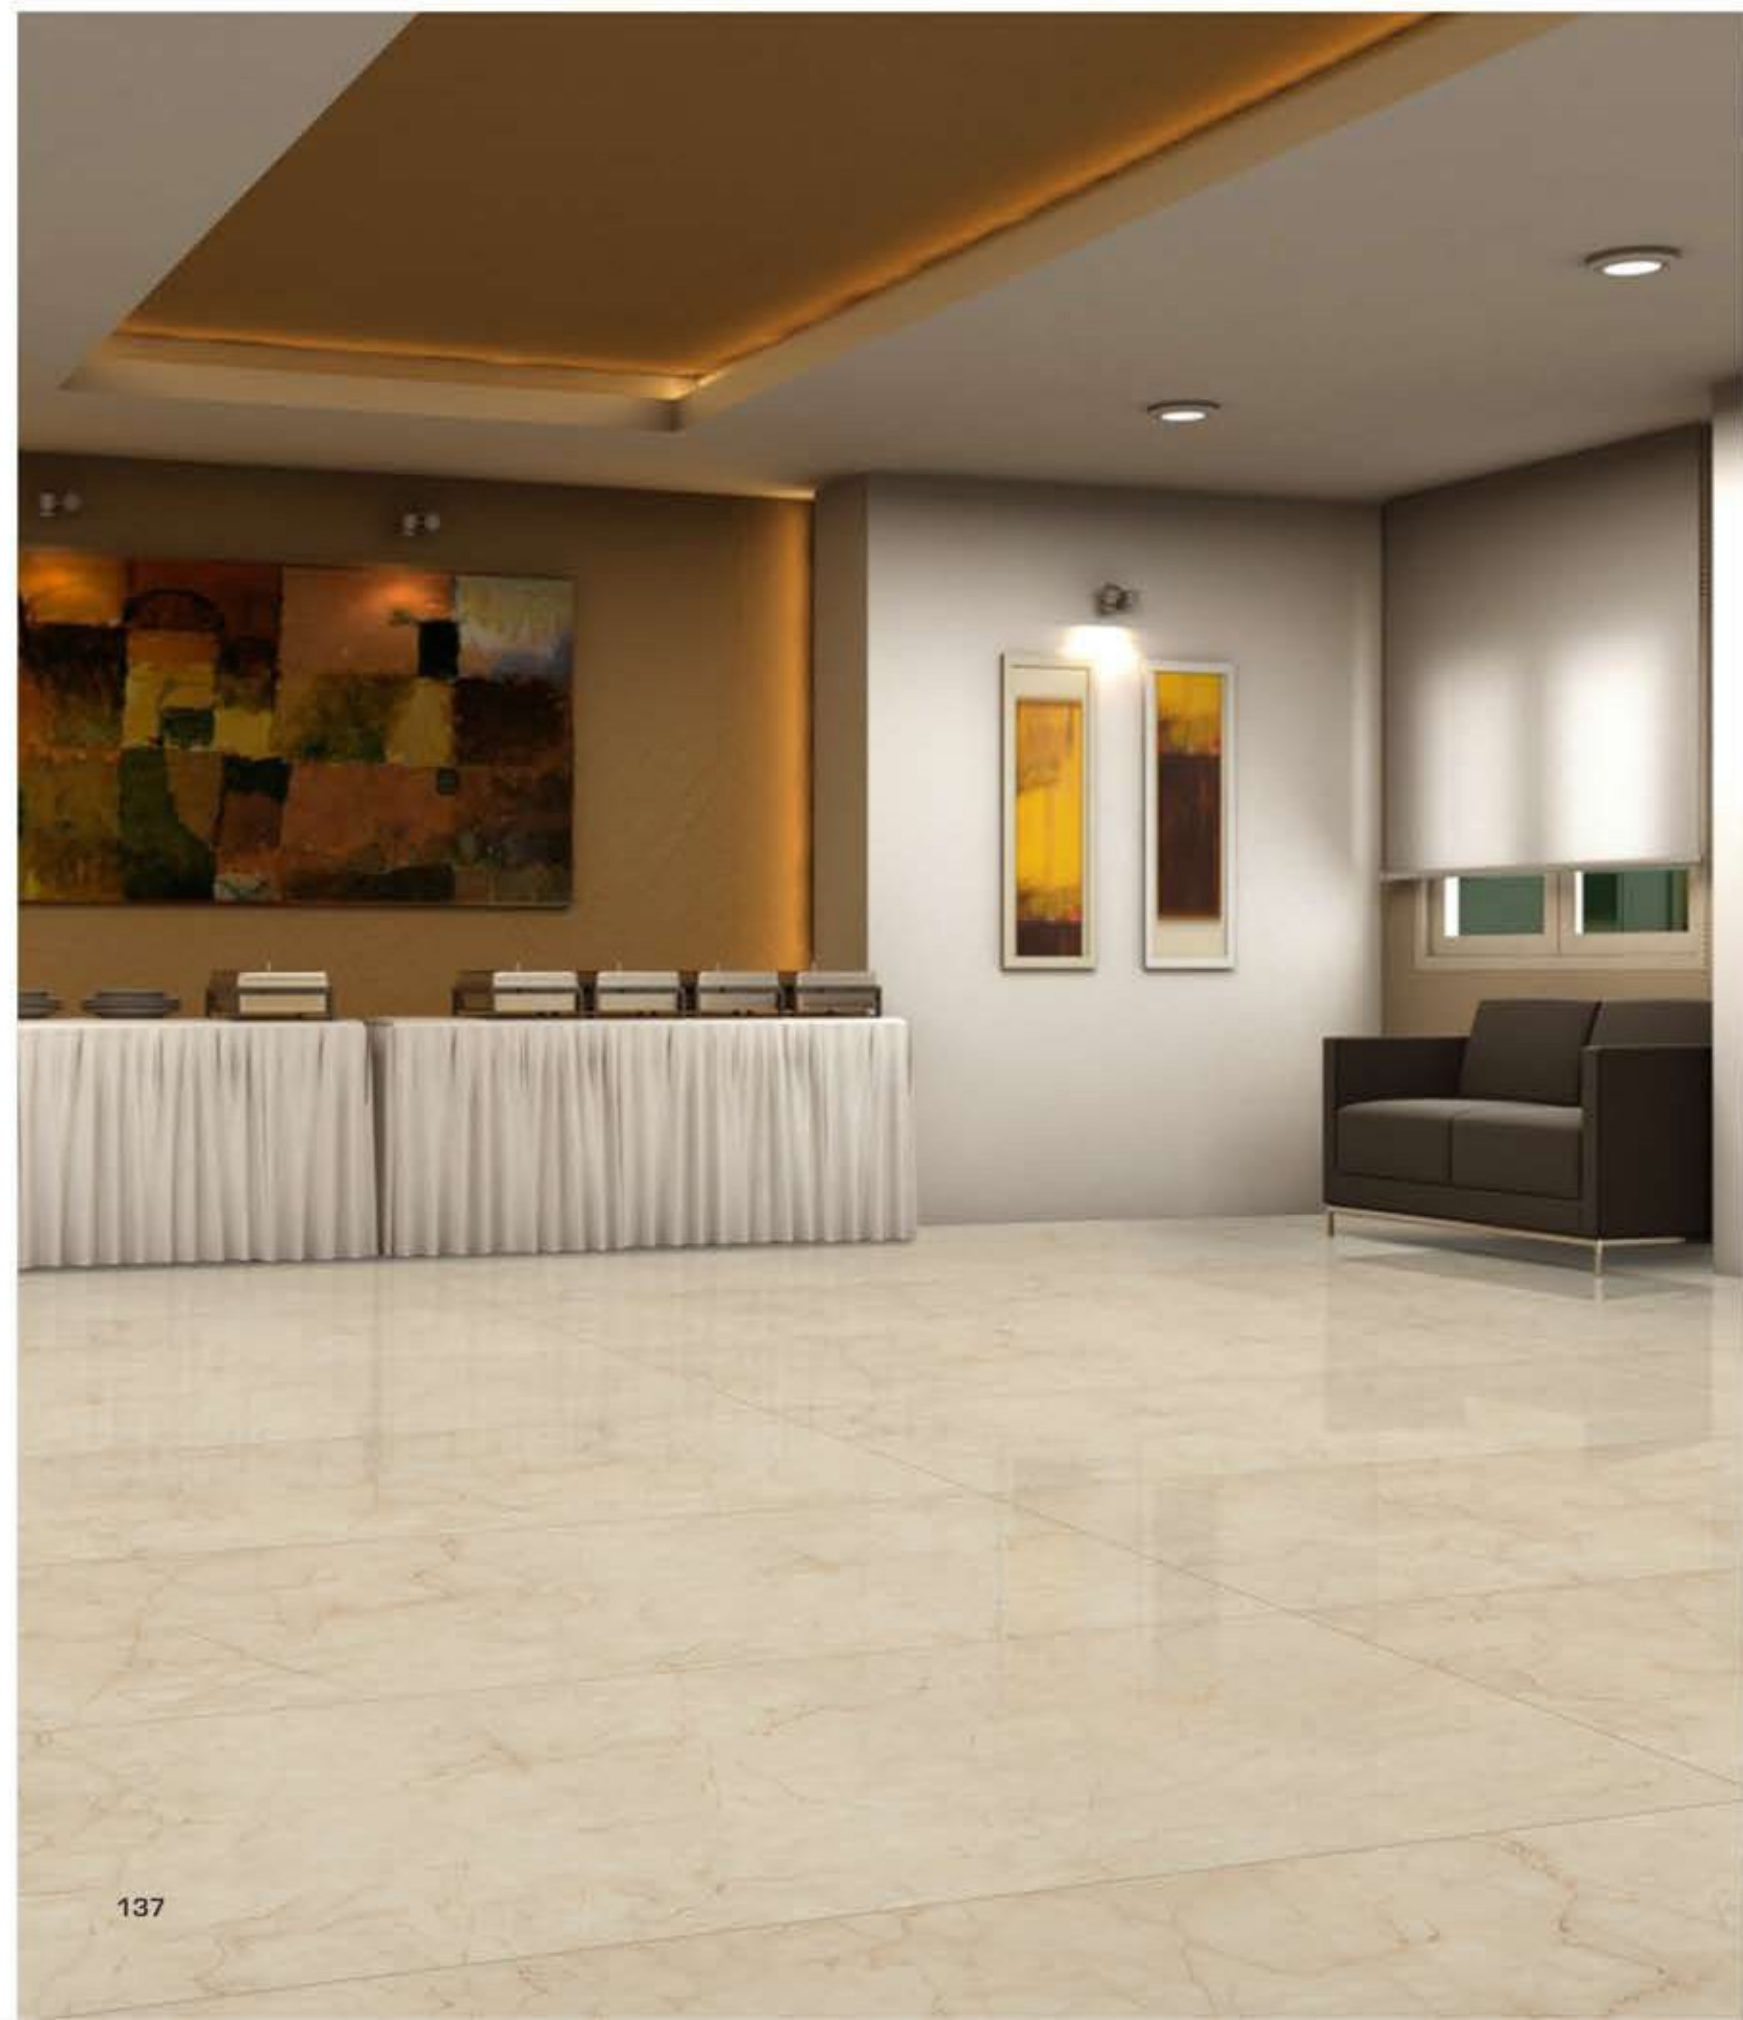

CRYSTAL SHINE
DIGITAL VITRIFIED TILES