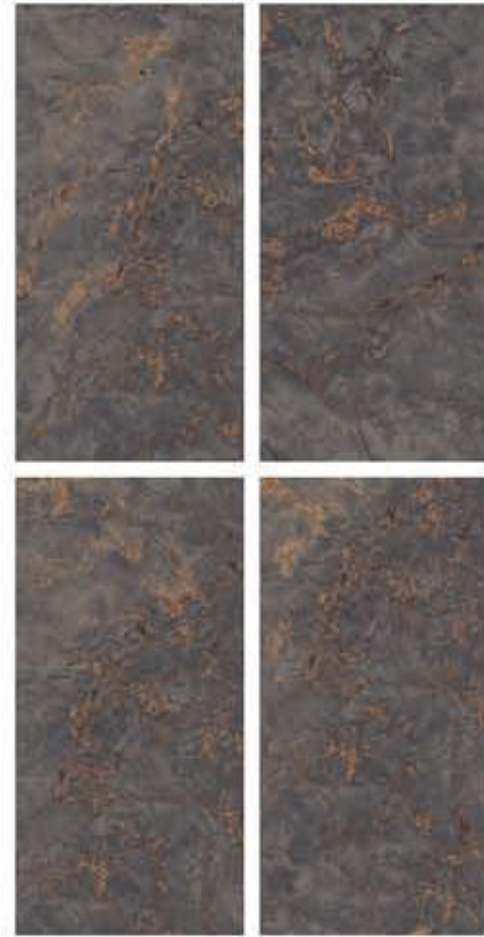

| Golden Wave