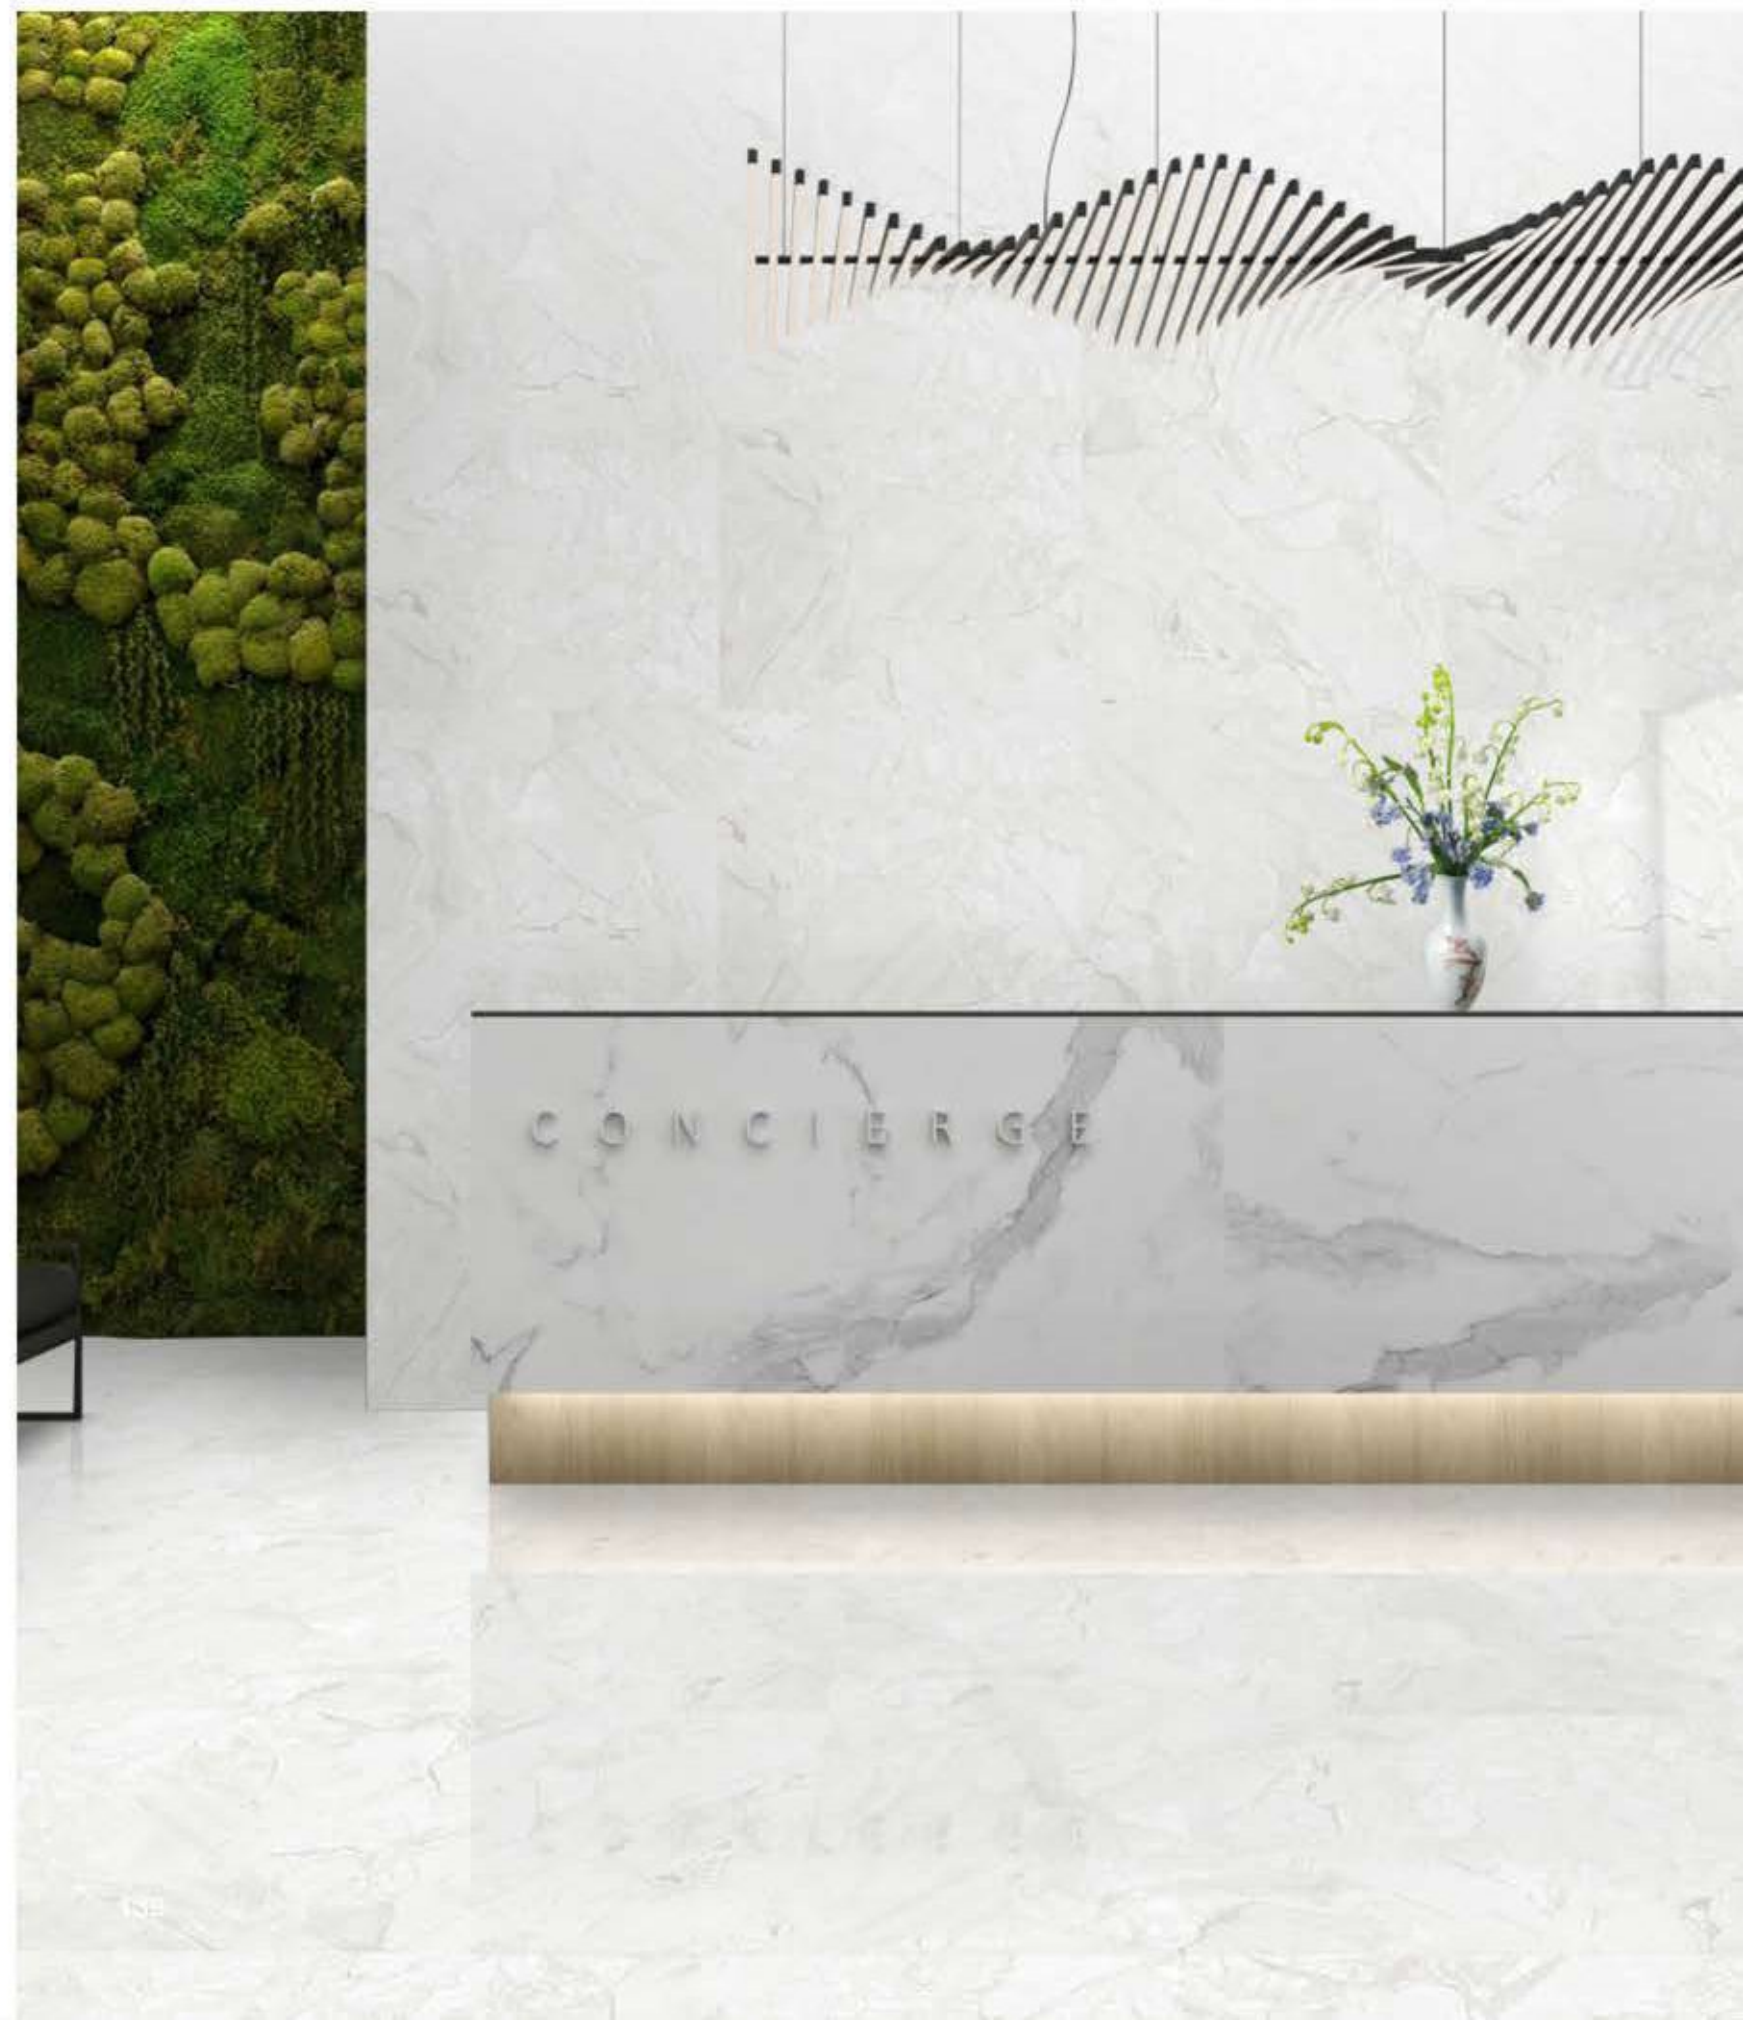

CRYSTAL SHINE
DIGITAL VITRIFIED TILES