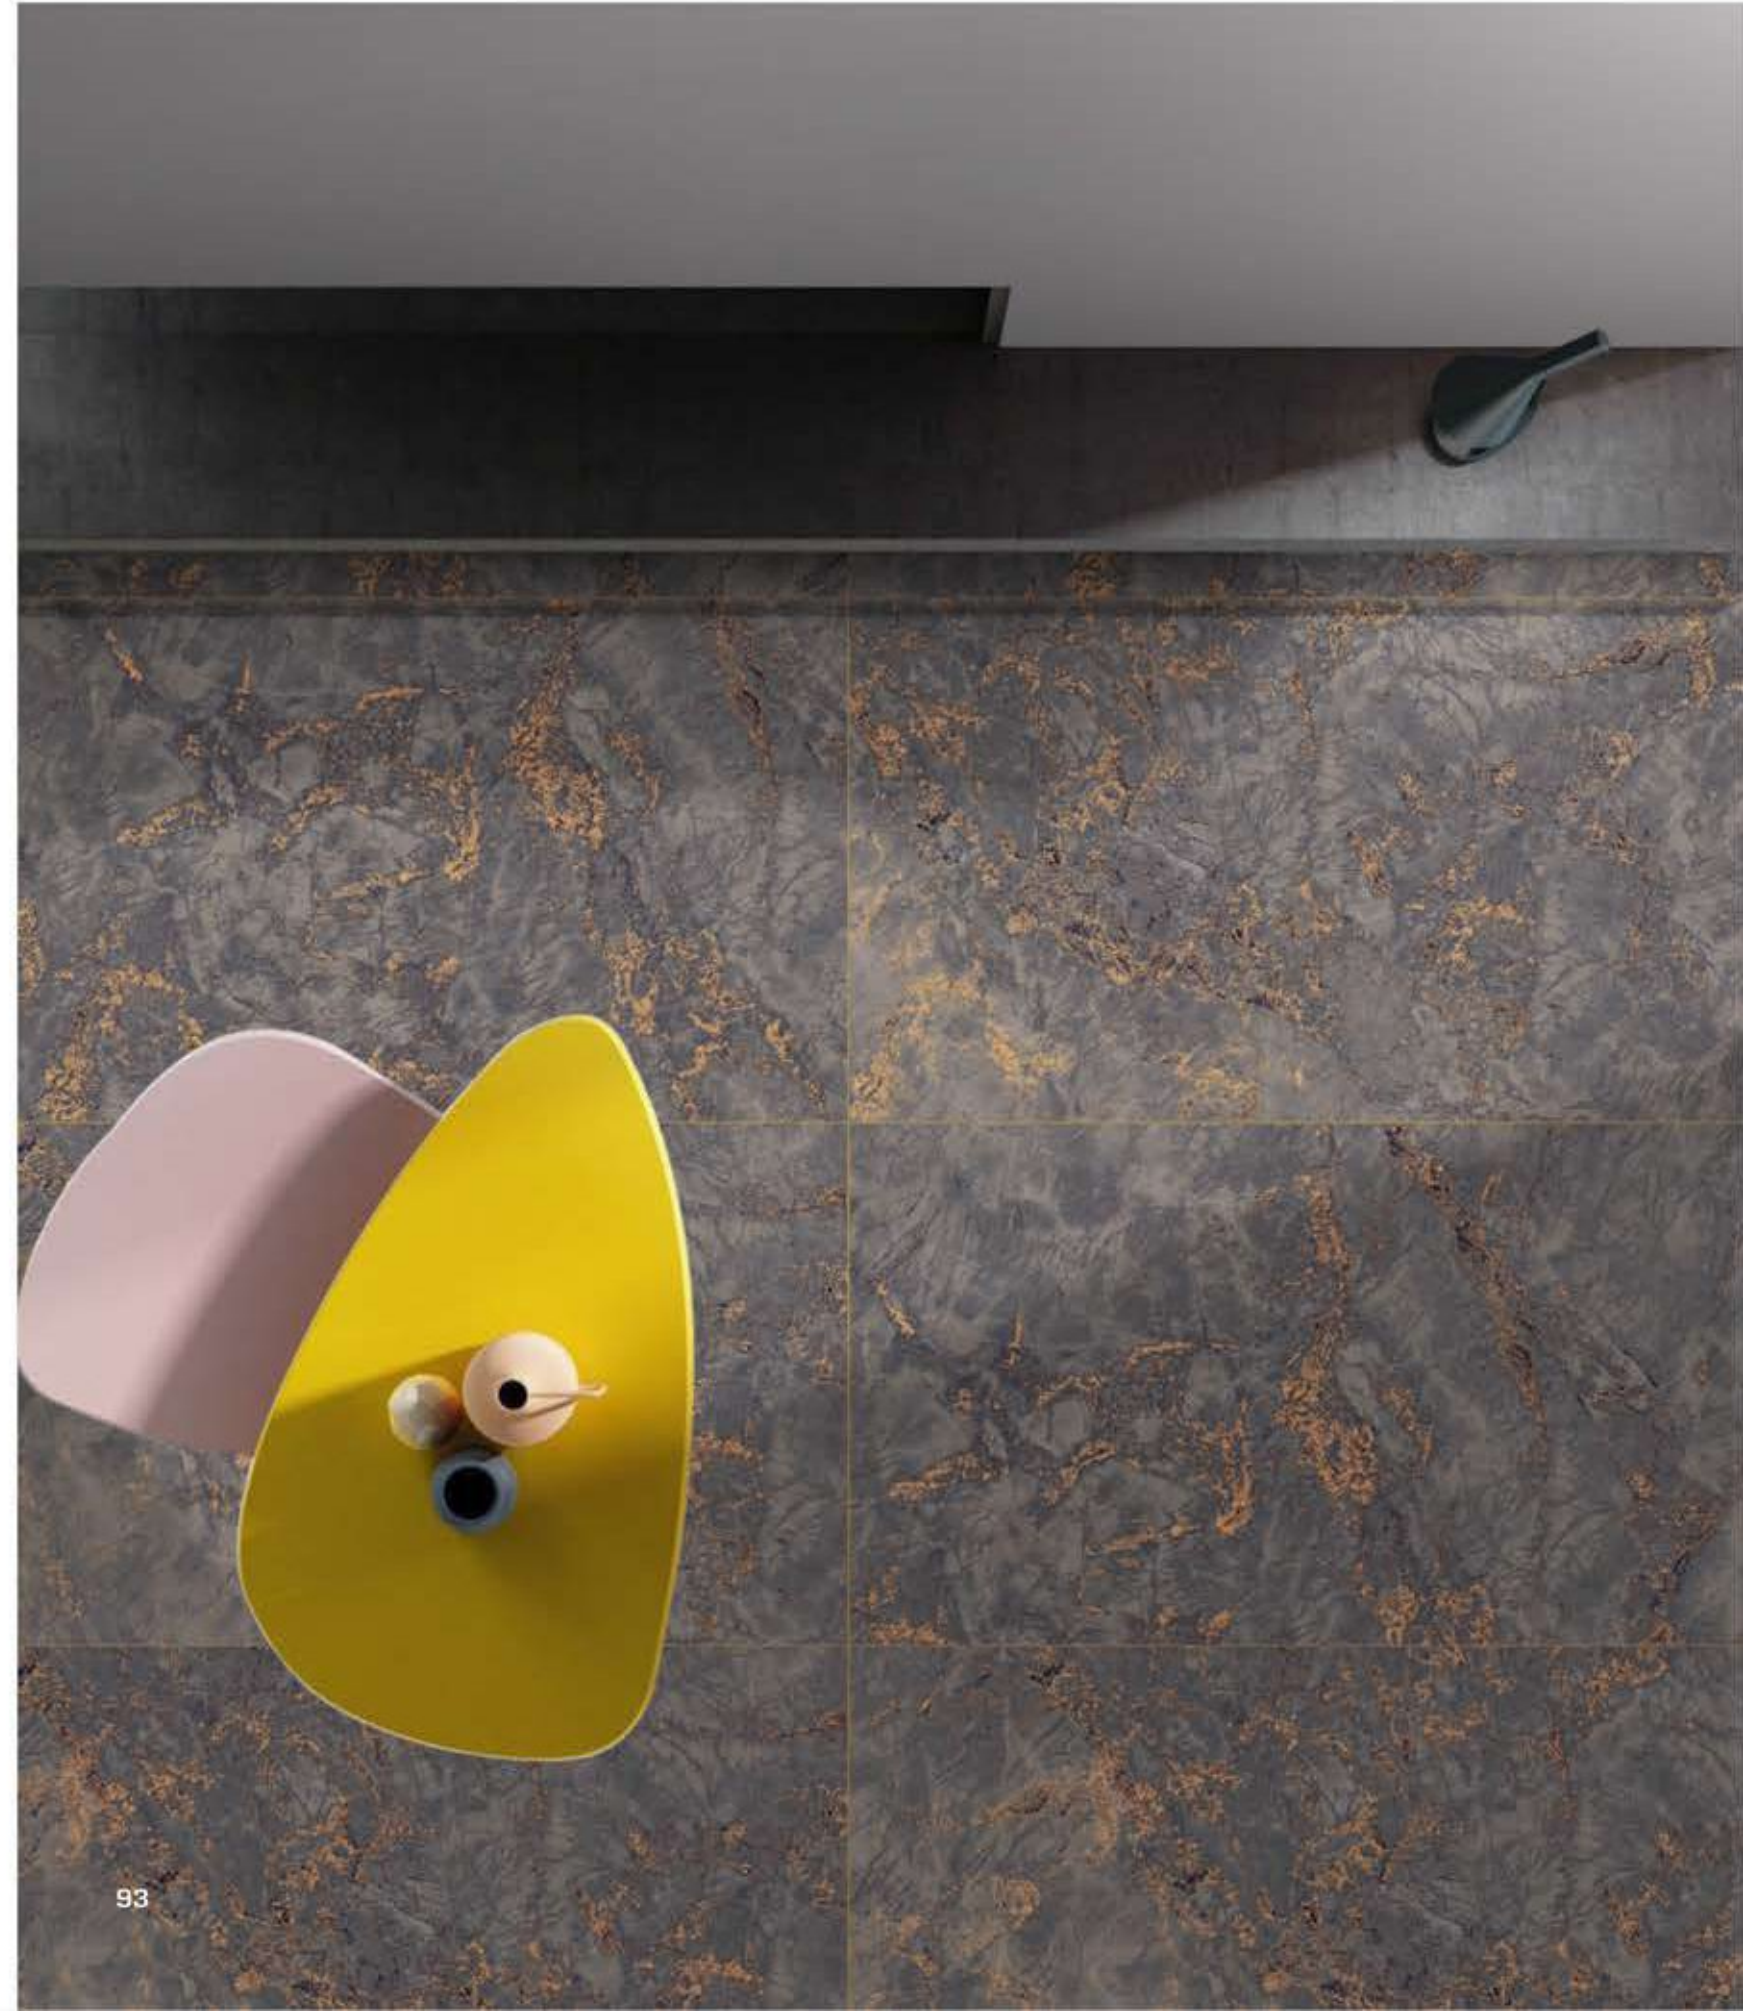

Exquisite Feel

CRYSTAL SHINE
DIGITAL VITRIFIED TILES

URBANE
TILE + STONE