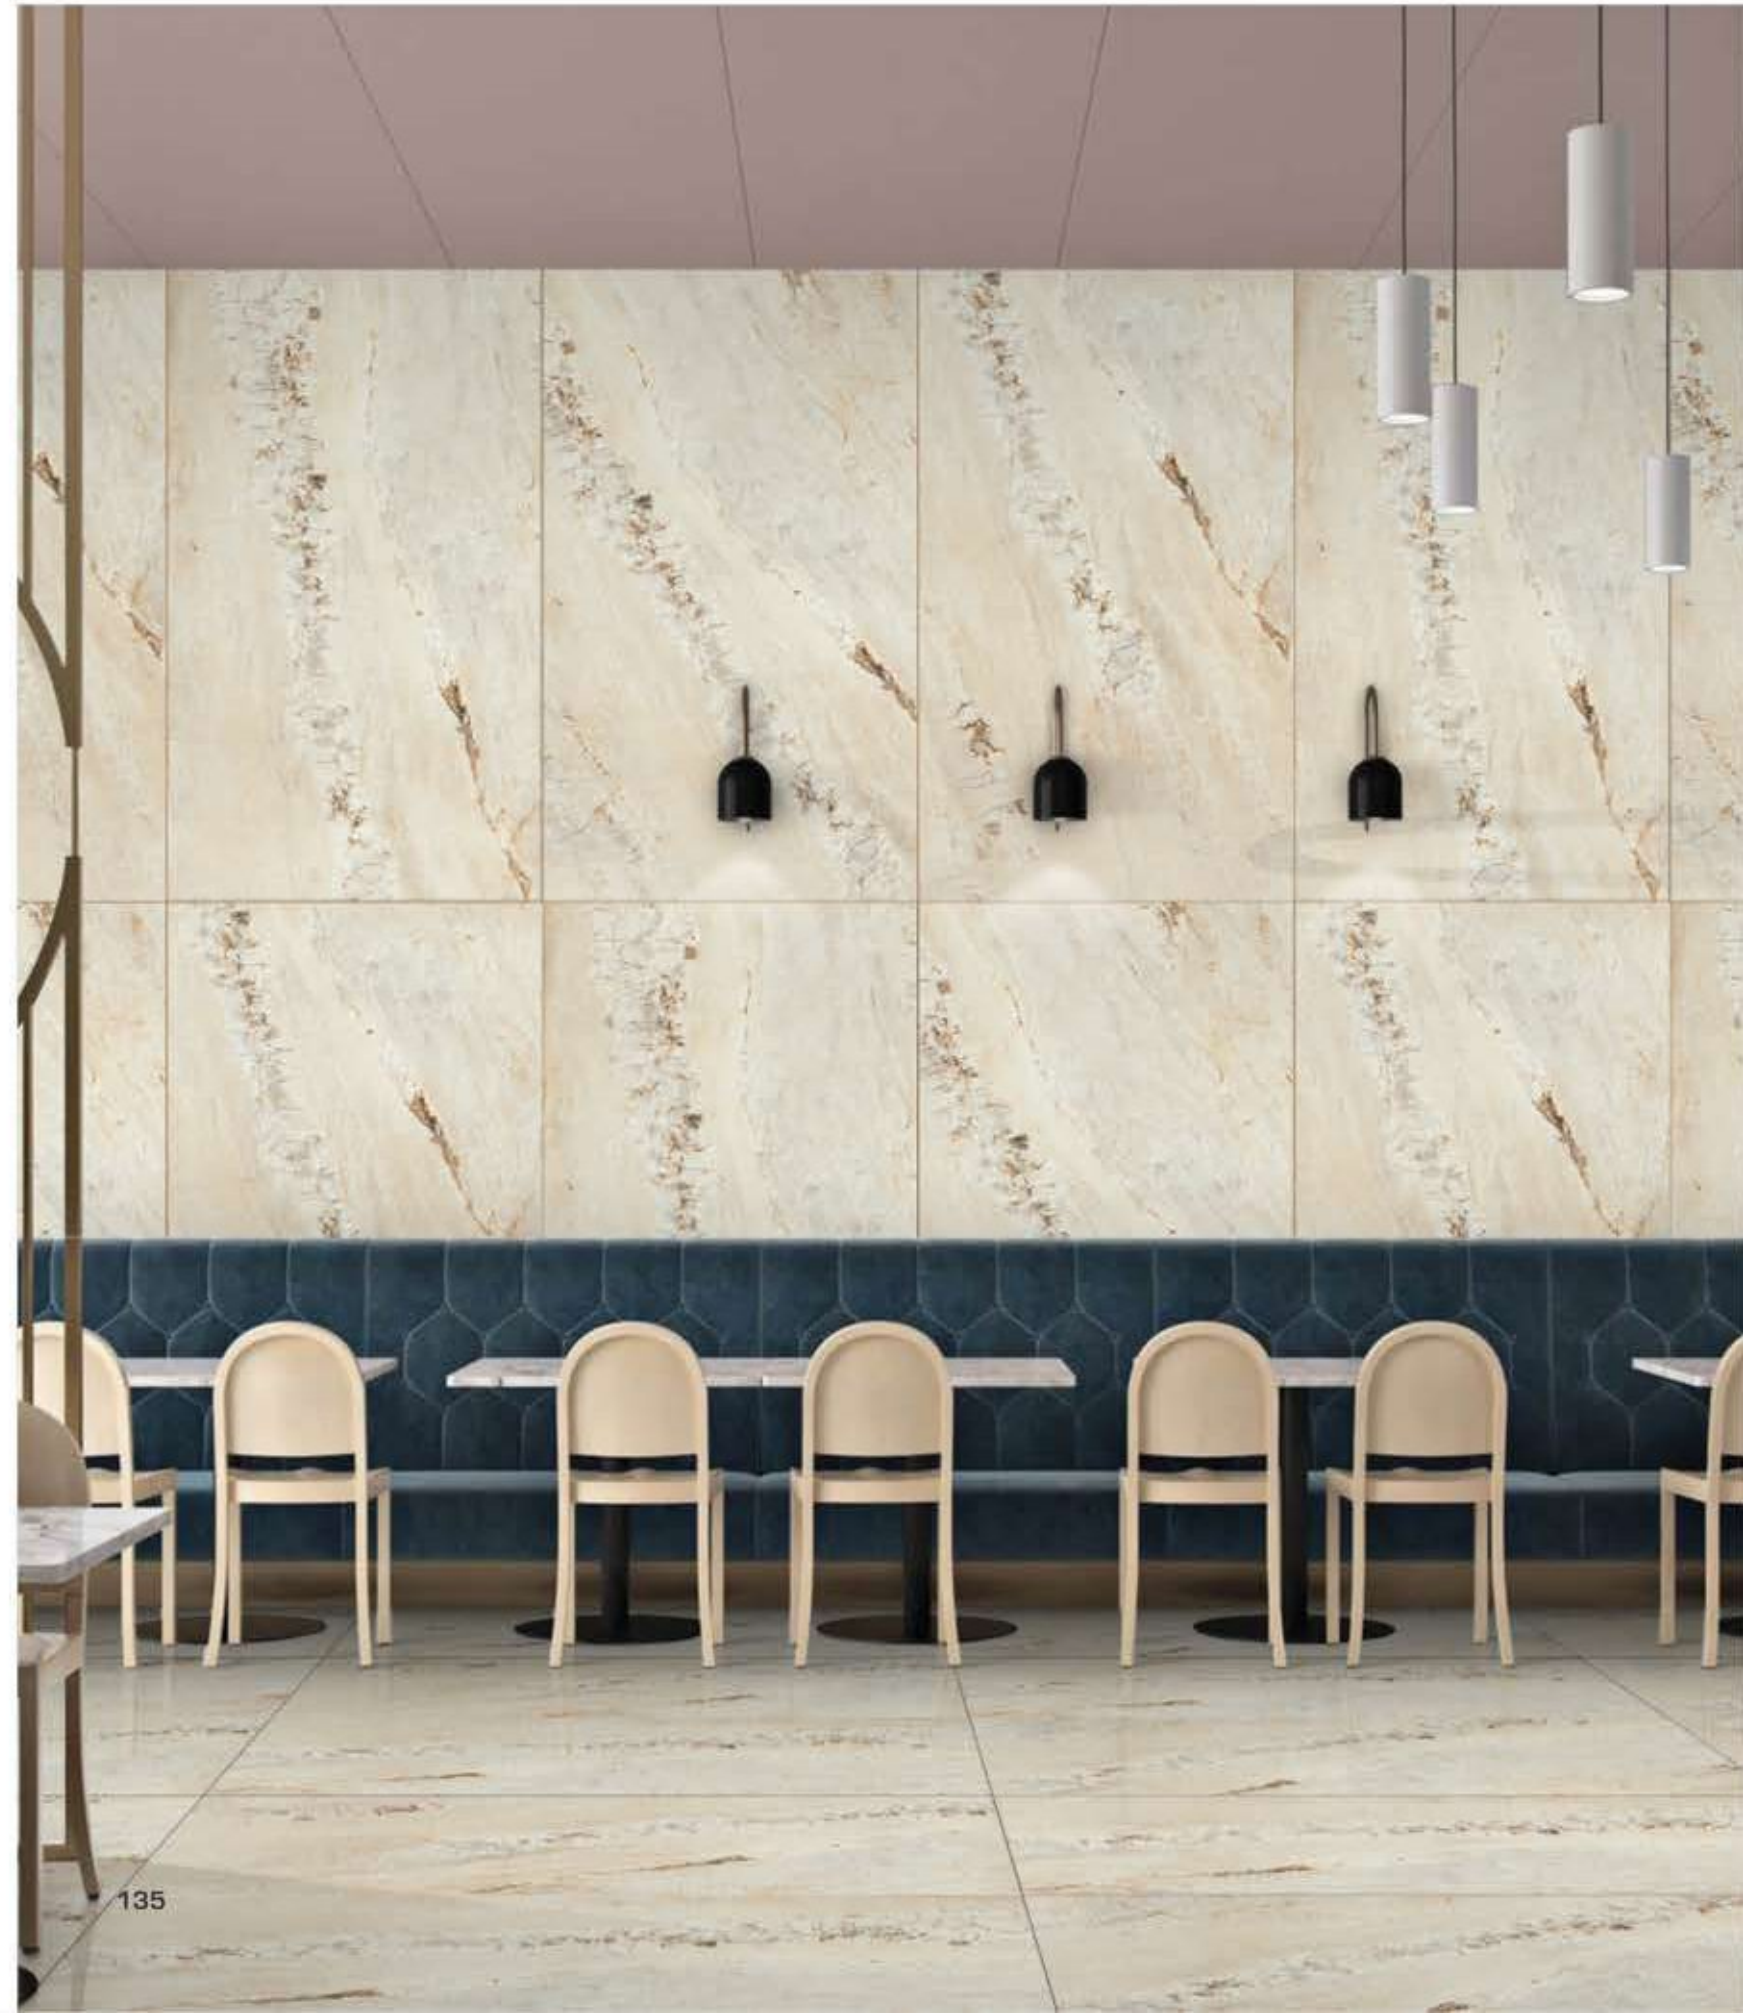

*Exquisite Feel*

CRYSTAL SHINE  
DIGITAL VITRIFIED TILES

| Roman Marble

**URBANE**  
TILE + STONE

*Exquisite Feel*

CRYSTAL SHINE  
DIGITAL VITRIFIED TILES

Royal Bottochino

URBANE  
TILE + STONE