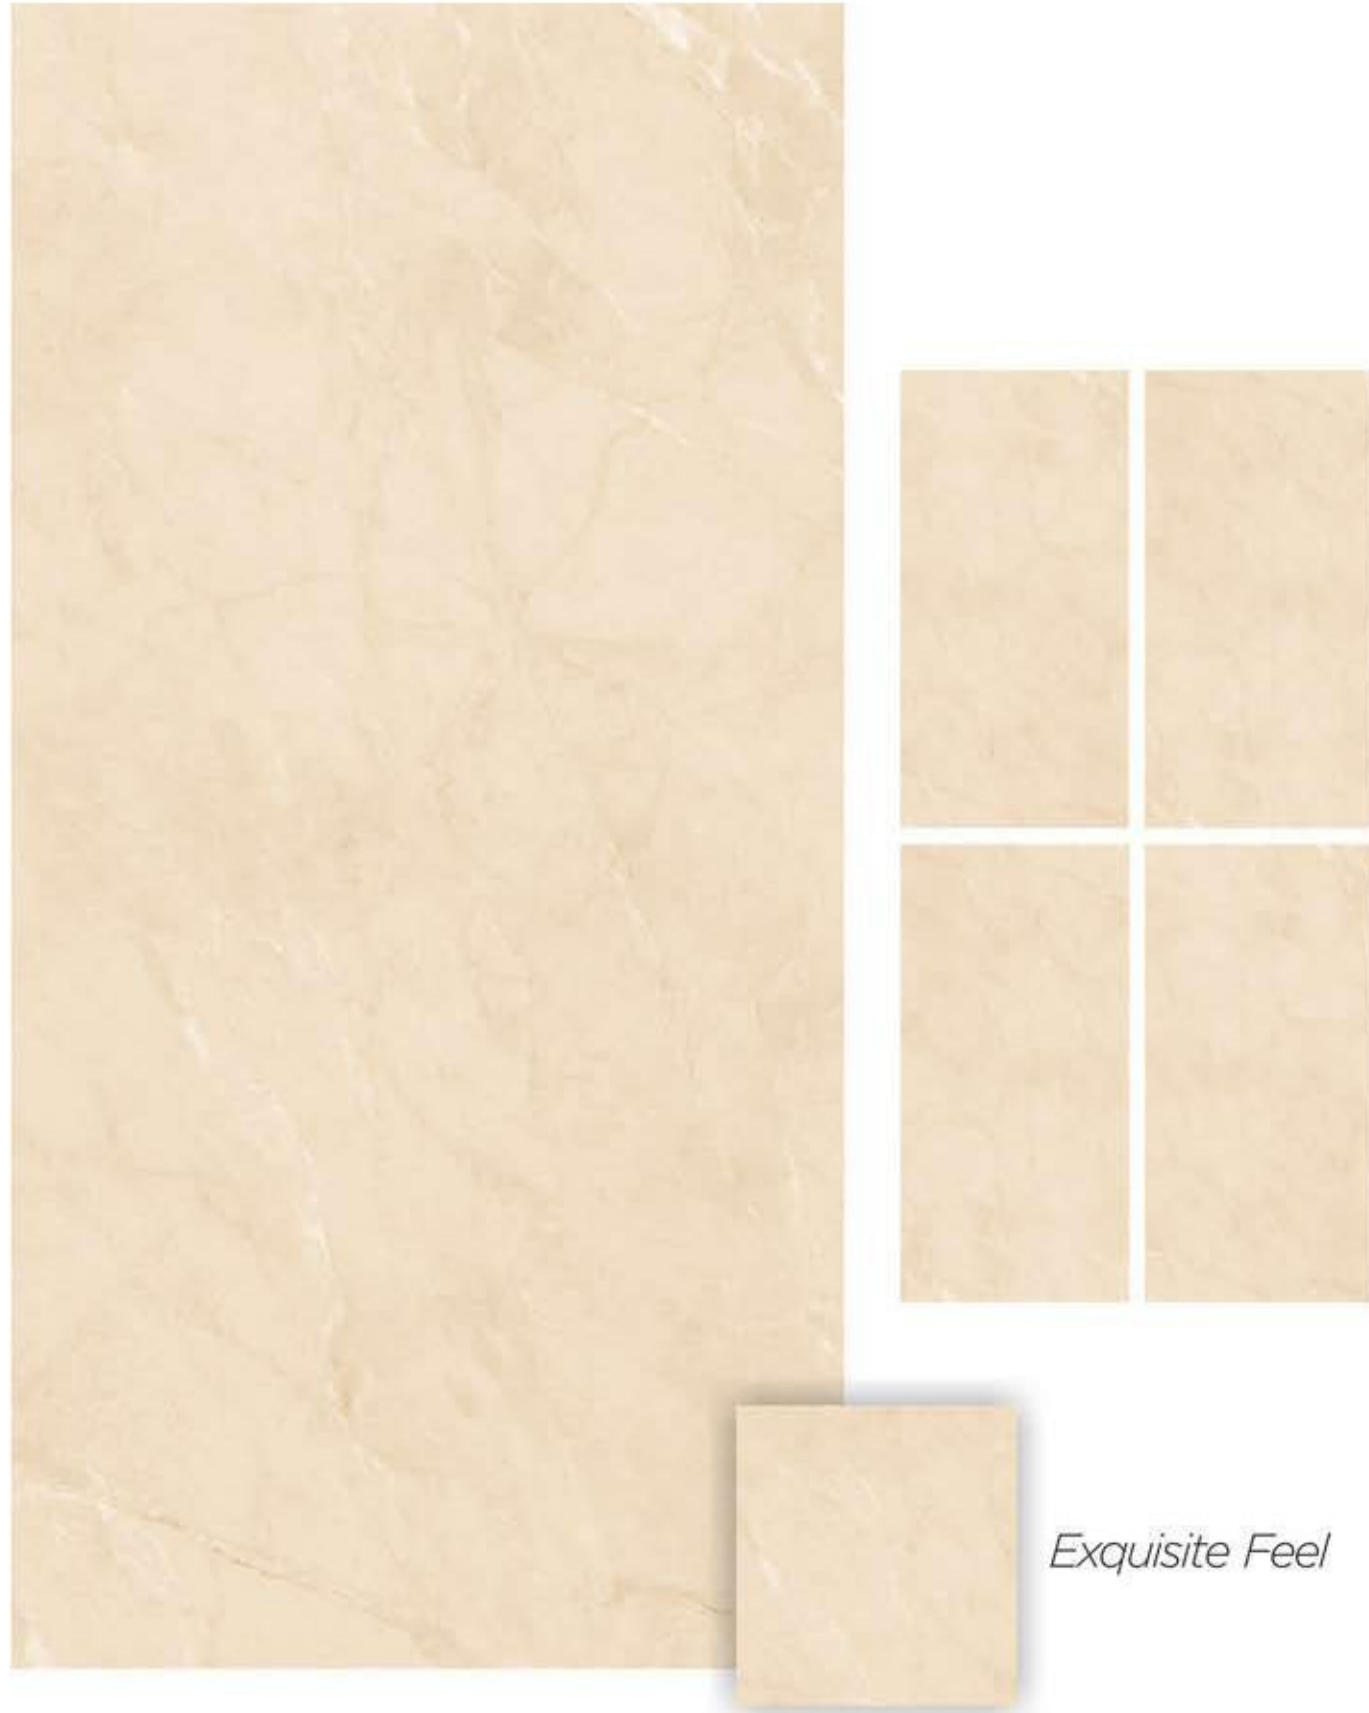

| Vini Marble

URBANE
TILE + STONE

Exquisite Feel