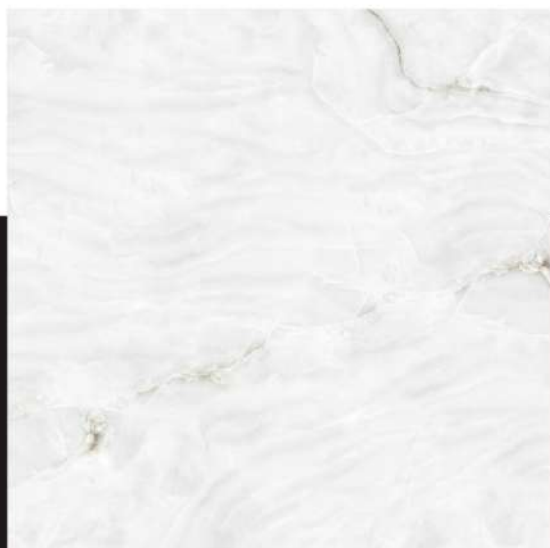

KITCHEN

ROOM

URBANE

TILE + STONE

NICE
PEARL

800X
800mm

POLISH
FINISH

POLISHED
Glazed Vitrified Tiles