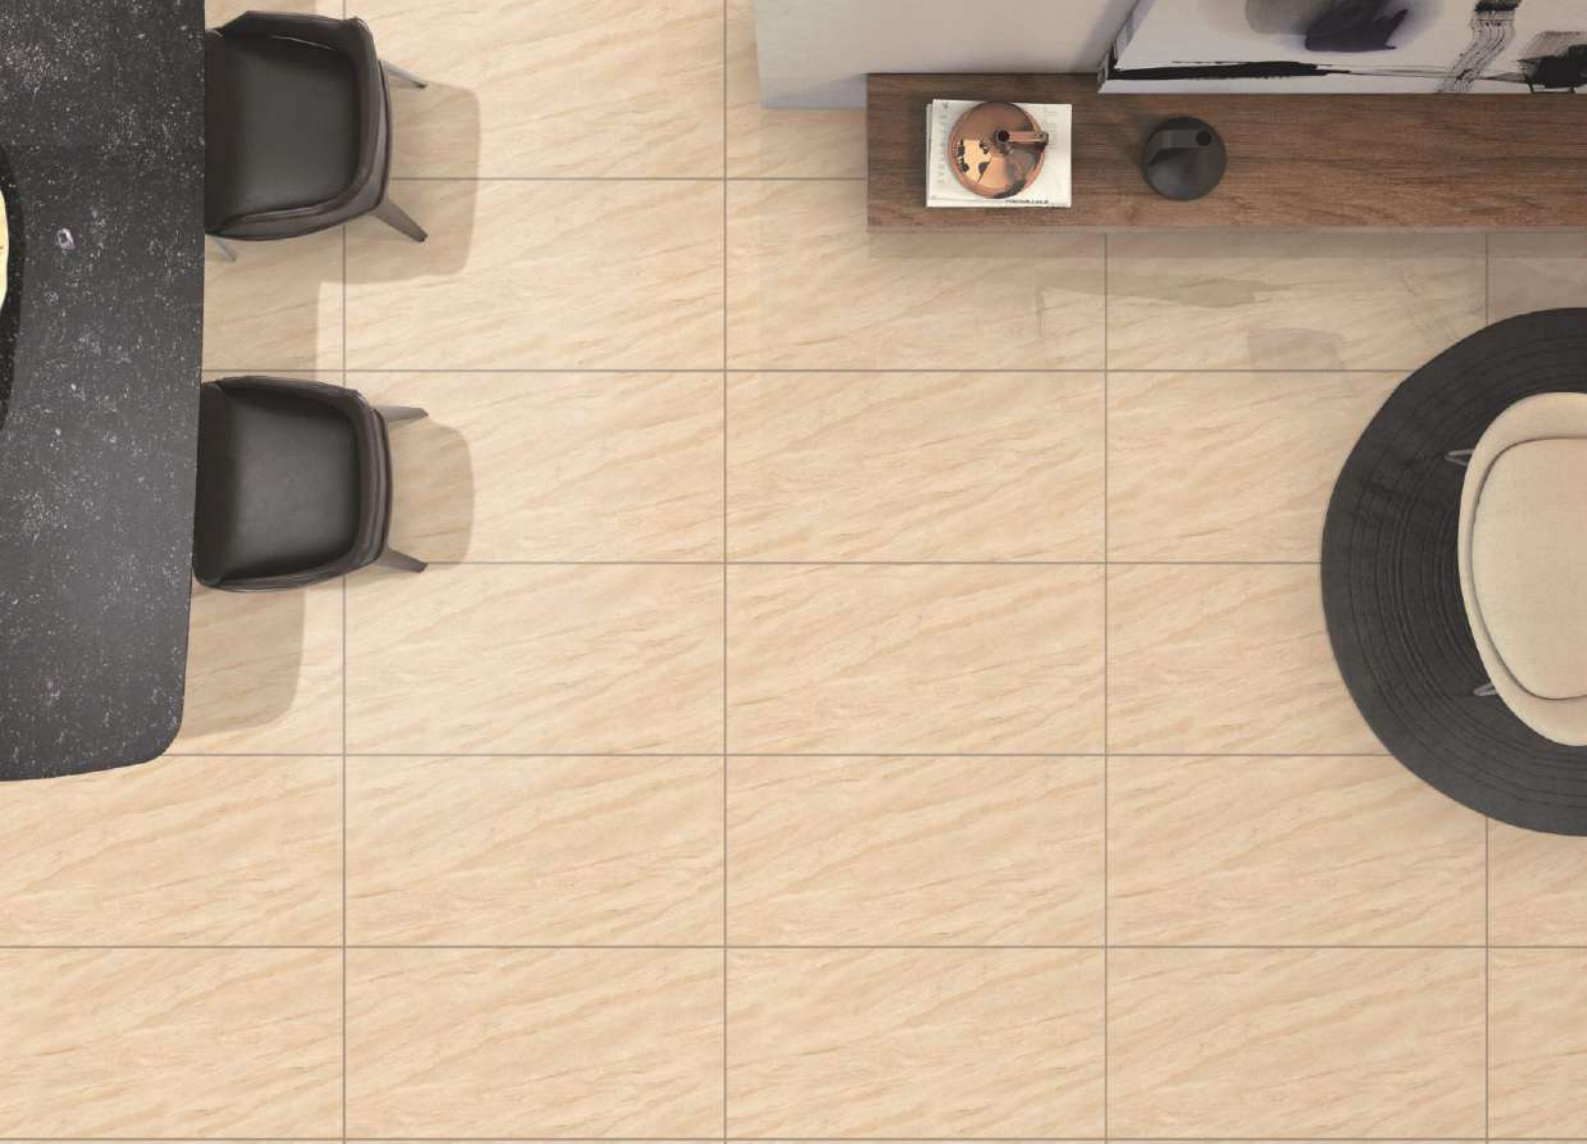

POLISHED GLAZED
VITRIFIED TILES

LIVING

BATHROOM

HOTEL

MALL

URBANE
TILE + STONE

DIANA YELLOW

600X
1200mm